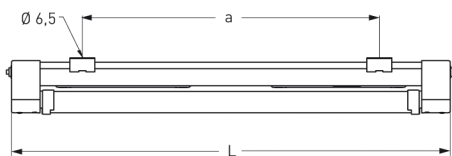

TURIN, REFLECTOR TUBE MEDIUM BEAM PMMA CLEAR

TURIN with medium beam reflector tube PMMA clear, ECG; T5/80W

Luminaire made of glass fibre reinforced PBT, single lamp. IP 65, protection class II.

Reflector tube PMMA clear with high polished internal reflector medium beam.

Built-in electronic control gear.

Ready for connection via two cable entries. Through-wiring 2 x 1,5 mm², 2 access covers.

Two polymer mounting clamps for variable mounting distance.

Article number: 340 870 01 - 209 826

MASSE

Länge (mm)	Breite (mm)	Höhe (mm)	a-Mass (mm)
1500	80	105	1300

LIGHT OUTPUT RATIO

LOR (%)
89.16