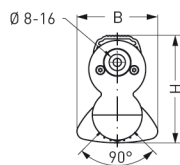

TURIN, REFLECTOR TUBE MEDIUM BEAM PMMA CLEAR

TURIN with medium beam reflector tube PMMA clear, ECG; T5/80W

Luminaire made of glass fibre reinforced PBT, single lamp. IP 65, protection class II.

Reflector tube PMMA clear with high polished internal reflector medium beam.

Built-in electronic control gear.

Ready for connection via two cable entries. Through-wiring 2 x 1,5 mm², 2 access covers.

Two polymer mounting clamps for variable mounting distance.

Article number: 340 870 01 - 209 826

MASSE

Länge (mm)	Breite (mm)	Höhe (mm)	a-Mass (mm)
1500	80	105	1300

LIGHT OUTPUT RATIO

LOR (%)
89.16