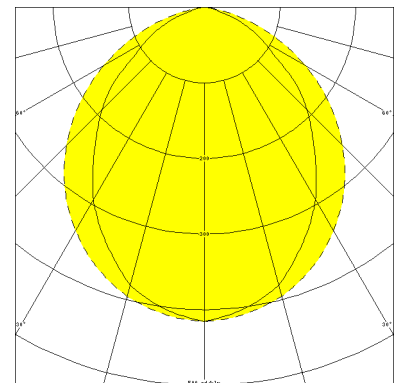

TURIN, REFLECTOR TUBE MEDIUM BEAM PMMA CLEAR

TURIN with medium beam reflector tube PMMA clear, ECG; T5/80W

Luminaire made of glass fibre reinforced PBT, single lamp. IP 65, protection class II.

Reflector tube PMMA clear with high polished internal reflector medium beam.

MASSE

Länge (mm)	Breite (mm)	Höhe (mm)	a-Mass (mm)
1500	80	105	1300

LIGHT OUTPUT RATIO

LOR (%)
89.16