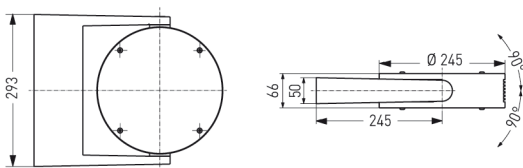

NEW YORK, DIRECT

NEW YORK, direct

Aluminium multi purpose luminaire

IP 54, protection class II

Aluminium housing, Ø 245 mm, in silver colour finish (RAL 9006), with frameless and satined cover glasses.

Four stainless steel allen screws per side. Continuously adjustable 90° and lockable.

Luminaire in version direct with mirrorfinish reflector. For metal halide lamps 20W, with "functional earthing".

Wall bracket made of thermoplastic resin, fibre-glass reinforced, with ballast compartment for electronic ballast and connecting terminal.

Mounting via two M8 screws.

Article number: 301 120

MASSE

Länge (mm)	Breite (mm)	Höhe (mm)	a-Mass (mm)
293	367	66	255

LIGHT OUTPUT RATIO

LOR (%)
61.64