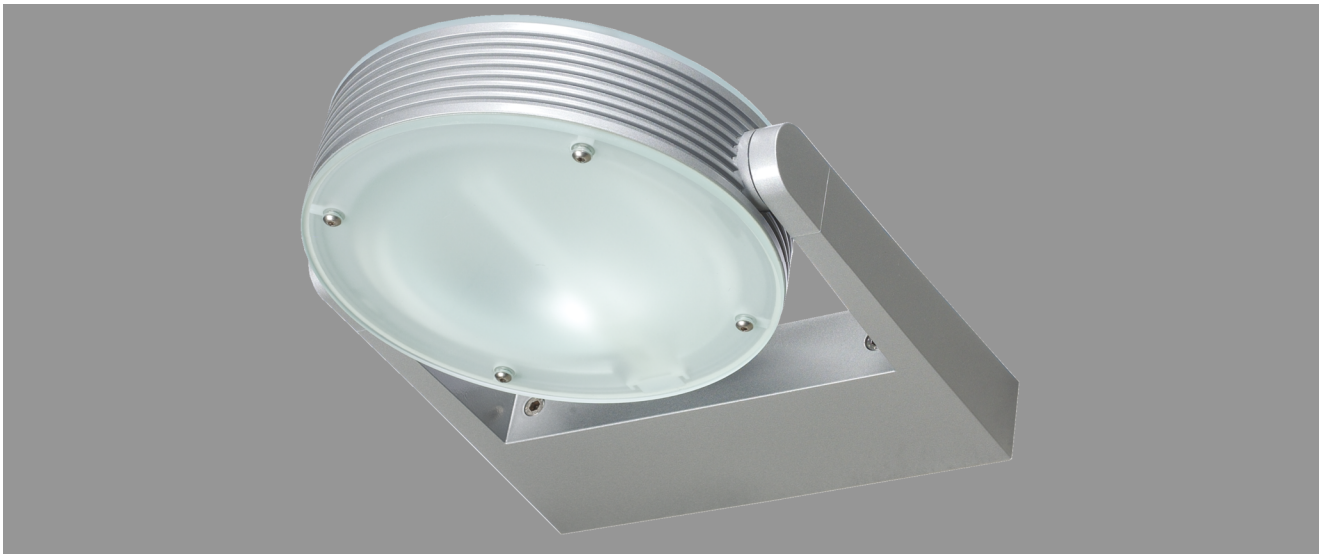

NEW YORK, DIRECT

NEW YORK, direct

Aluminium multi purpose luminaire

IP 54, protection class II

Aluminium housing, Ø 245 mm, in silver colour finish (RAL 9006), with frameless and satined cover glasses.

Four stainless steel allen screws per side. Continuously adjustable 90° and lockable.

Luminaire in version direct with mirrorfinish reflector. For metal halide lamps 20W, with "functional earthing".

Wall bracket made of thermoplastic resin, fibre-glass reinforced, with ballast compartment for electronic ballast and connecting terminal.

Mounting via two M8 screws.

Article number: 301 120

MASSE

Länge (mm)	Breite (mm)	Höhe (mm)	a-Mass (mm)
293	367	66	255

LIGHT OUTPUT RATIO

LOR (%)
61.64