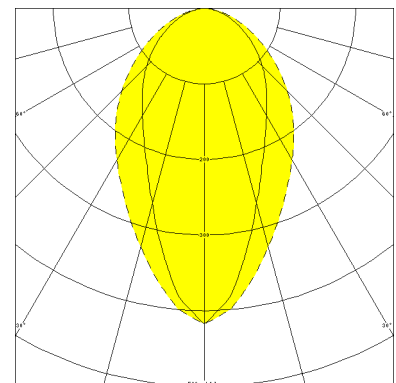

MASSE

Länge (mm)	Breite (mm)	Höhe (mm)	a-Mass (mm)
293	367	66	255

LIGHT OUTPUT RATIO

LOR (%)
61.64