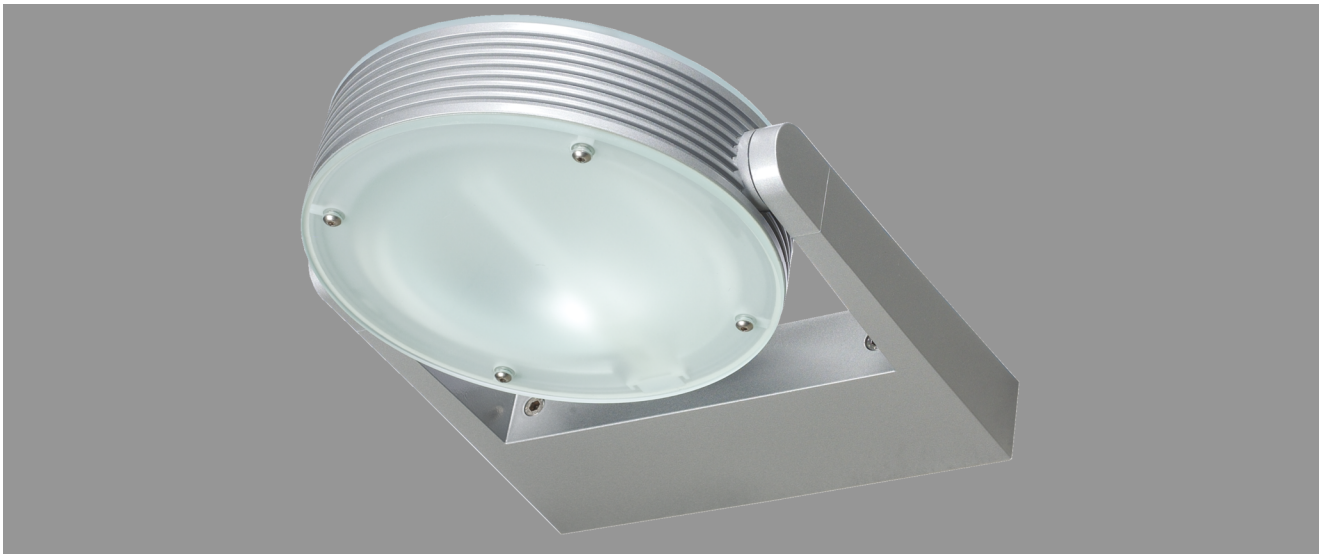

NEW YORK, DIRECT

NEW YORK, direct

Aluminium multi purpose luminaire

IP 54, protection class II

Aluminium housing, Ø 245 mm, in silver colour finish (RAL 9006), with frameless and satined cover glasses.

Four stainless steel allen screws per side. Continuously adjustable 90° and lockable.

Luminaire in version direct with mirrorfinish reflector. For compact fluorescent lamps 26W.

Wall bracket made of thermoplastic resin, fibre-glass reinforced, with ballast compartment for low loss ballast and connecting terminal.

Mounting via two M8 screws.

Article number: 301 126

MASSE

Länge (mm)	Breite (mm)	Höhe (mm)	a-Mass (mm)
293	367	66	255

LIGHT OUTPUT RATIO

LOR (%)
43.57