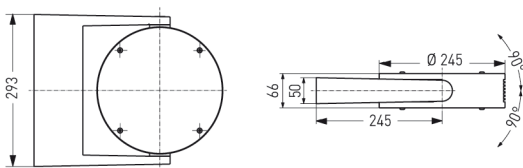

NEW YORK, DIRECT

NEW YORK, direct

Aluminium multi purpose luminaire

IP 54, protection class II

Aluminium housing, Ø 245 mm, in silver colour finish (RAL 9006), with frameless and satined cover glasses.

Four stainless steel allen screws per side. Continuously adjustable 90° and lockable.

Luminaire in version direct with mirrorfinish reflector. For compact fluorescent lamps 26W.

Wall bracket made of thermoplastic resin, fibre-glass reinforced, with ballast compartment for low loss ballast and connecting terminal.

Mounting via two M8 screws.

Article number: 301 126

MASSE

Länge (mm)	Breite (mm)	Höhe (mm)	a-Mass (mm)
293	367	66	255

LIGHT OUTPUT RATIO

LOR (%)
43.57