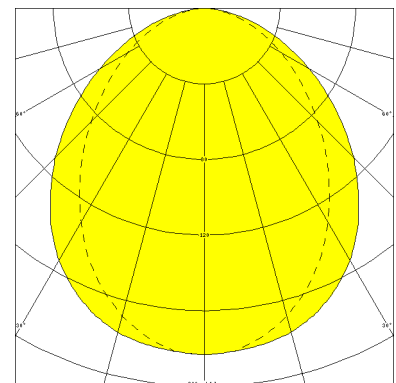

MASSE

Länge (mm)	Breite (mm)	Höhe (mm)	a-Mass (mm)
293	367	66	255

LIGHT OUTPUT RATIO

LOR (%)
43.57