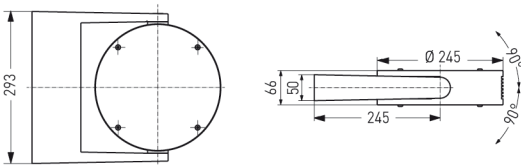

NEW YORK, DIRECT

NEW YORK, direct

Aluminium multi purpose luminaire

IP 54, protection class II

Aluminium housing, Ø 245 mm, in silver colour finish (RAL 9006), with frameless and satined cover glasses.

Four stainless steel allen screws per side. Continuously adjustable 90° and lockable.

Luminaire in version direct with mirrorfinish reflector. For metal halide lamps 35W, with "functional earthing".

Wall bracket made of thermoplastic resin, fibre-glass reinforced, with ballast compartment for electronic ballast and connecting terminal.

Mounting via two M8 screws.

Article number: 301 135

MASSE

Länge (mm)	Breite (mm)	Höhe (mm)	a-Mass (mm)
293	367	66	255

LIGHT OUTPUT RATIO

LOR (%)
61.64