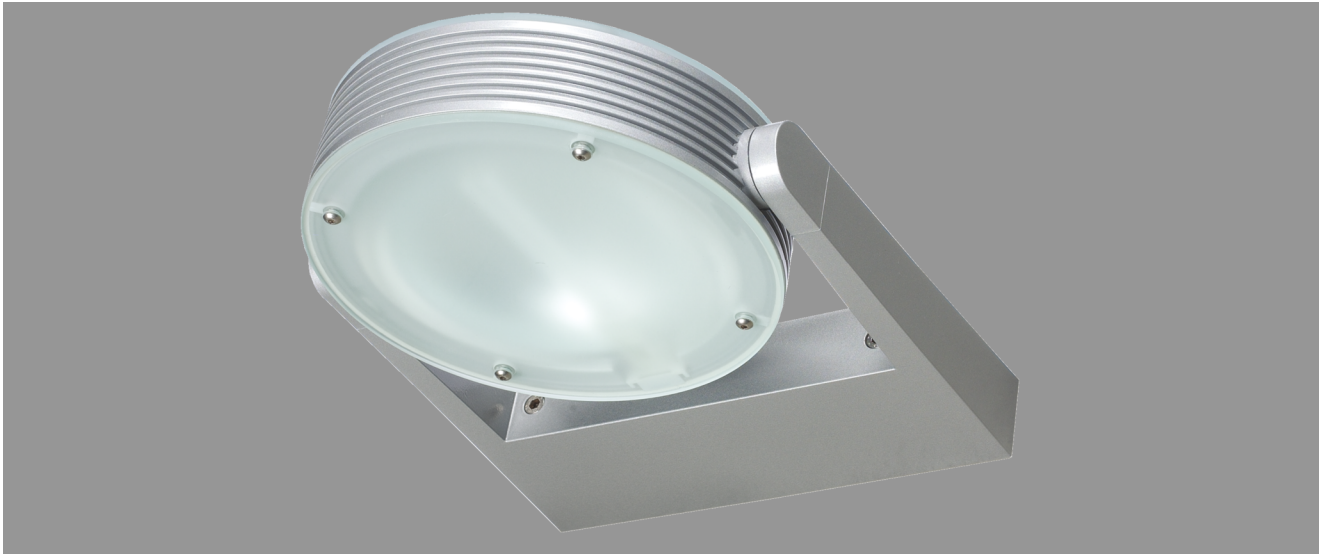

NEW YORK, DIRECT

NEW YORK, direct

Aluminium multi purpose luminaire

IP 54, protection class II

Aluminium housing, Ø 245 mm, in silver colour finish (RAL 9006), with frameless and satined cover glasses.

Four stainless steel allen screws per side. Continuously adjustable 90° and lockable.

Luminaire in version direct with mirrorfinish reflector. For metal halide lamps 35W, with "functional earthing".

Wall bracket made of thermoplastic resin, fibre-glass reinforced, with ballast compartment for electronic ballast and connecting terminal.

Mounting via two M8 screws.

Article number: 301 135

MASSE

Länge (mm)	Breite (mm)	Höhe (mm)	a-Mass (mm)
293	367	66	255

LIGHT OUTPUT RATIO

LOR (%)
61.64