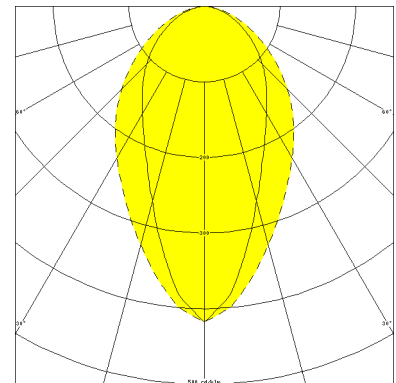

MASSE

Länge (mm)	Breite (mm)	Höhe (mm)	a-Mass (mm)
293	367	66	255

LIGHT OUTPUT RATIO

LOR (%)
61.64