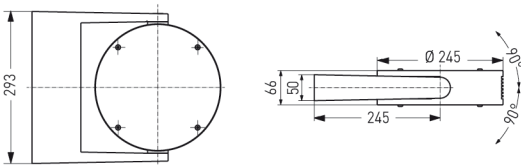

### NEW YORK, direct

Aluminium multi purpose luminaire

IP 54, protection class II

Aluminium housing, Ø 245 mm, in silver colour finish (RAL 9006), with frameless and satined cover glasses.

Four stainless steel allen screws per side. Continuously adjustable 90° and lockable.

Luminaire in version direct with mirrorfinish reflector. For compact fluorescent lamps 26W.

Wall bracket made of thermoplastic resin, fibre-glass reinforced, with ballast compartment for electronic ballast and connecting terminal.

#### MASSE

Länge (mm)	Breite (mm)	Höhe (mm)	a-Mass (mm)
293	367	66	255