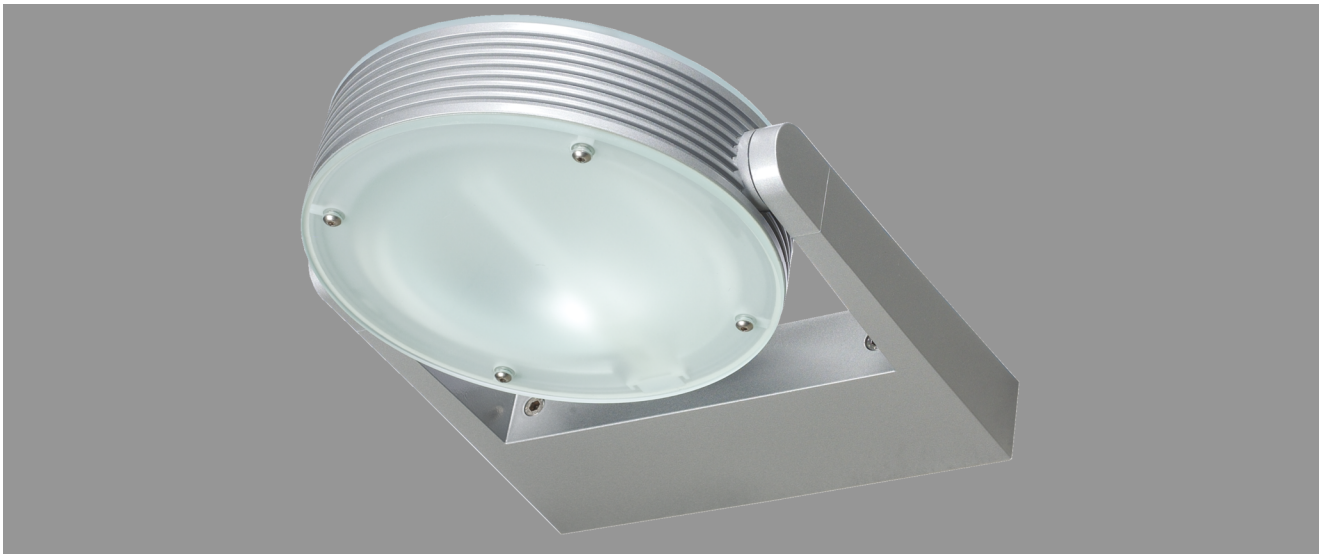

### NEW YORK, direct

Aluminium multi purpose luminaire

IP 54, protection class II

Aluminium housing, Ø 245 mm, in silver colour finish (RAL 9006), with frameless and satined cover glasses.

Four stainless steel allen screws per side. Continuously adjustable 90° and lockable.

Luminaire in version direct with mirrorfinish reflector. For compact fluorescent lamps 26W.

Wall bracket made of thermoplastic resin, fibre-glass reinforced, with ballast compartment for electronic ballast and connecting terminal.

Mounting via two M8 screws.

Article number: 301 127