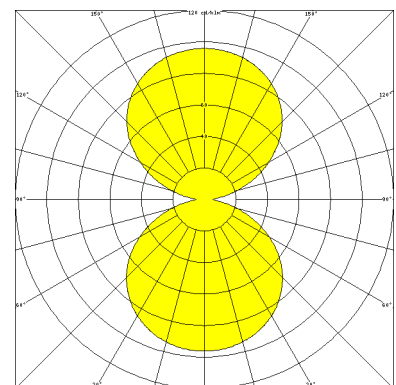

## NEW YORK, DIRECT / INDIRECT

NEW YORK, direct / indirect

Aluminium multi purpose luminaire

IP 54, protection class II

Aluminium housing, Ø 245 mm, in silver colour finish (RAL 9006), with frameless and satined cover glasses.

Four stainless steel allen screws per side. Continuously adjustable 90° and lockable.

Luminaire in version direct/indirect. For metal halide lamps 20W, with "functional earthing".

Wall bracket made of thermoplastic resin, fibre-glass reinforced, with ballast compartment for electronic ballast and connecting terminal.

### MASSE

Länge (mm)	Breite (mm)	Höhe (mm)	a-Mass (mm)
293	367	66	255