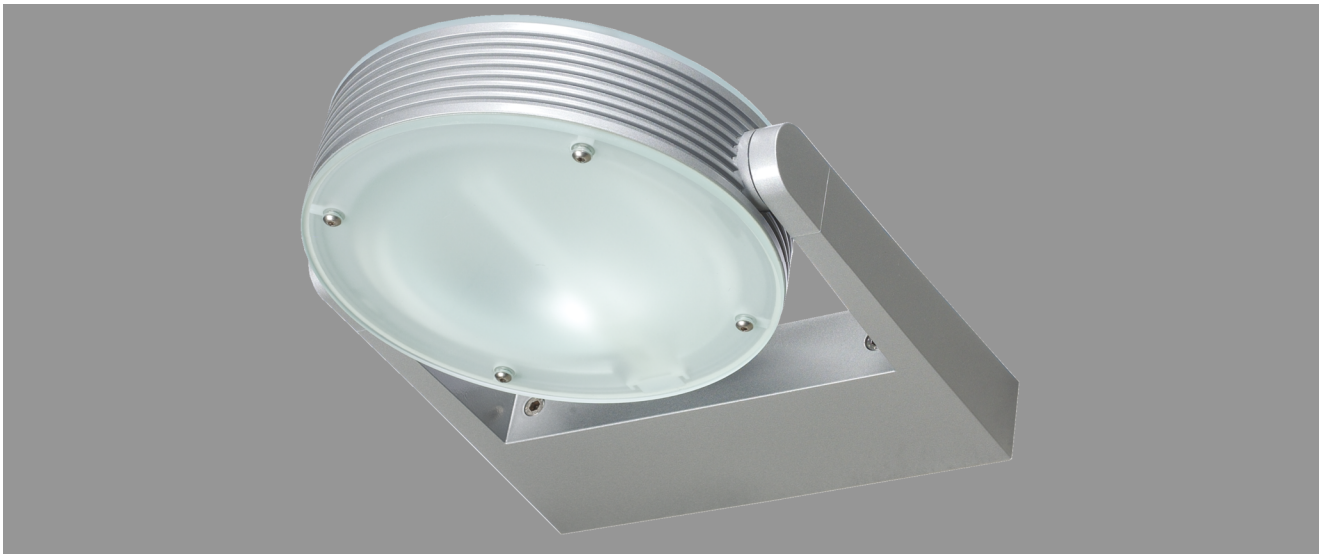

## NEW YORK, DIRECT / INDIRECT

NEW YORK, direct / indirect

Aluminium multi purpose luminaire

IP 54, protection class II

Aluminium housing, Ø 245 mm, in silver colour finish (RAL 9006), with frameless and satined cover glasses.

Four stainless steel allen screws per side. Continuously adjustable 90° and lockable.

Luminaire in version direct/indirect. For metal halide lamps 20W, with "functional earthing".

Wall bracket made of thermoplastic resin, fibre-glass reinforced, with ballast compartment for electronic ballast and connecting terminal.

Mounting via two M8 screws.

Article number: 301 220