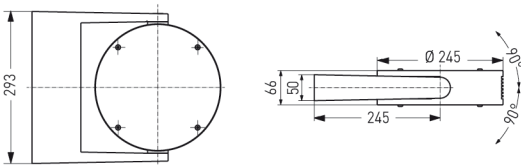

## NEW YORK, DIRECT / INDIRECT

NEW YORK, direct / indirect

Aluminium multi purpose luminaire

IP 54, protection class II

Aluminium housing, Ø 245 mm, in silver colour finish (RAL 9006), with frameless and satined cover glasses.

Four stainless steel allen screws per side. Continuously adjustable 90° and lockable.

Luminaire in version direct/indirect. For metal halide lamps 20W, with "functional earthing".

Wall bracket made of thermoplastic resin, fibre-glass reinforced, with ballast compartment for electronic ballast and connecting terminal.

Mounting via two M8 screws.

Article number: 301 220

### MASSE

Länge (mm)	Breite (mm)	Höhe (mm)	a-Mass (mm)
293	367	66	255