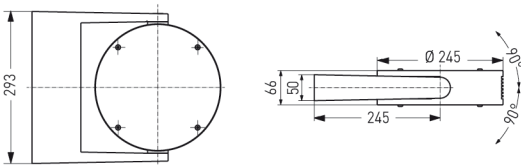

NEW YORK, DIRECT / INDIRECT

NEW YORK, direct / indirect

Aluminium multi purpose luminaire

IP 54, protection class II

Aluminium housing, Ø 245 mm, in silver colour finish (RAL 9006), with frameless and satined cover glasses.

Four stainless steel allen screws per side. Continuously adjustable 90° and lockable.

Luminaire in version direct/indirect. For metal halide lamps 35W, with "functional earthing".

Wall bracket made of thermoplastic resin, fibre-glass reinforced, with ballast compartment for electronic ballast and connecting terminal.

Mounting via two M8 screws.

Article number: 301 235

MASSE

Länge (mm)	Breite (mm)	Höhe (mm)	a-Mass (mm)
293	367	66	255

LIGHT OUTPUT RATIO

LOR (%)
59.92