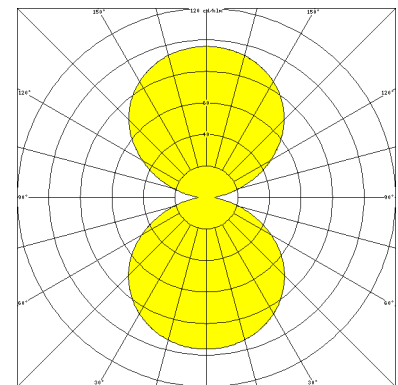

NEW YORK, DIRECT / INDIRECT

NEW YORK, direct / indirect

Aluminium multi purpose luminaire

IP 54, protection class II

Aluminium housing, Ø 245 mm, in silver colour finish (RAL 9006), with frameless and satined cover glasses.

Four stainless steel allen screws per side. Continuously adjustable 90° and lockable.

Luminaire in version direct/indirect. For metal halide lamps 35W, with "functional earthing".

Wall bracket made of thermoplastic resin, fibre-glass reinforced, with ballast compartment for electronic ballast and connecting terminal.

Mounting via two M8 screws.

Article number: 301 235

MASSE

Länge (mm)	Breite (mm)	Höhe (mm)	a-Mass (mm)
293	367	66	255

LIGHT OUTPUT RATIO

LOR (%)
59.92