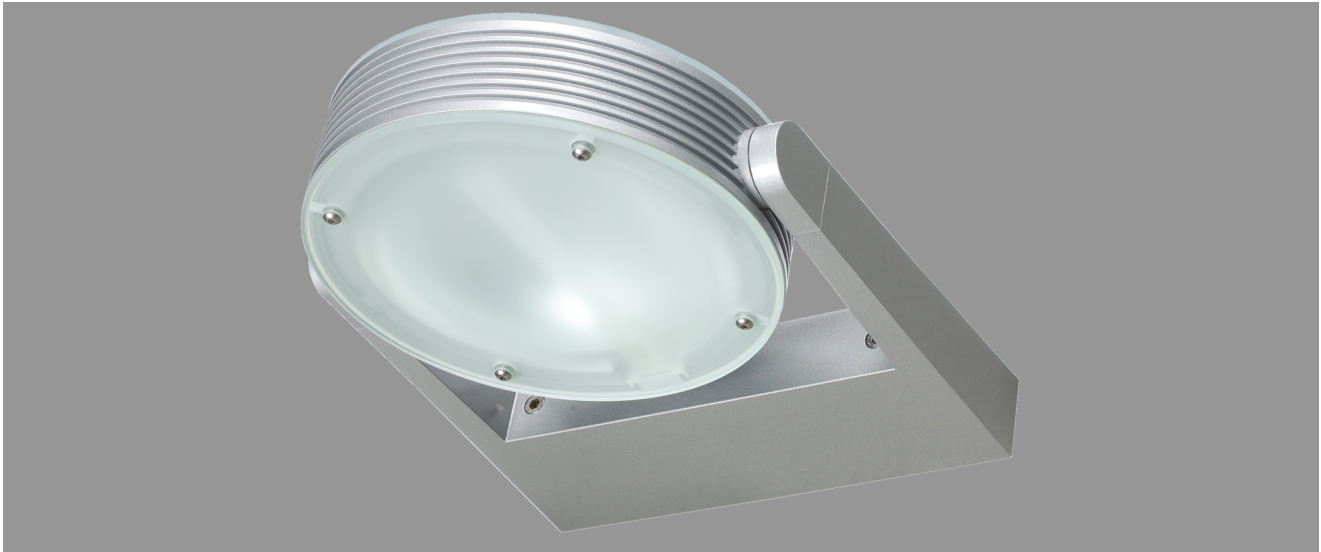

NEW YORK, DIRECT / INDIRECT

NEW YORK, direct / indirect

Aluminium multi purpose luminaire

IP 54, protection class II

Aluminium housing, Ø 245 mm, in silver colour finish (RAL 9006), with frameless and satined cover glasses.

Four stainless steel allen screws per side. Continuously adjustable 90° and lockable.

Luminaire in version direct/indirect. For metal halide lamps 35W, with "functional earthing".

Wall bracket made of thermoplastic resin, fibre-glass reinforced, with ballast compartment for electronic ballast and connecting terminal.

Mounting via two M8 screws.

Article number: 301 235

MASSE

Länge (mm)	Breite (mm)	Höhe (mm)	a-Mass (mm)
293	367	66	255

LIGHT OUTPUT RATIO

LOR (%)
59.92