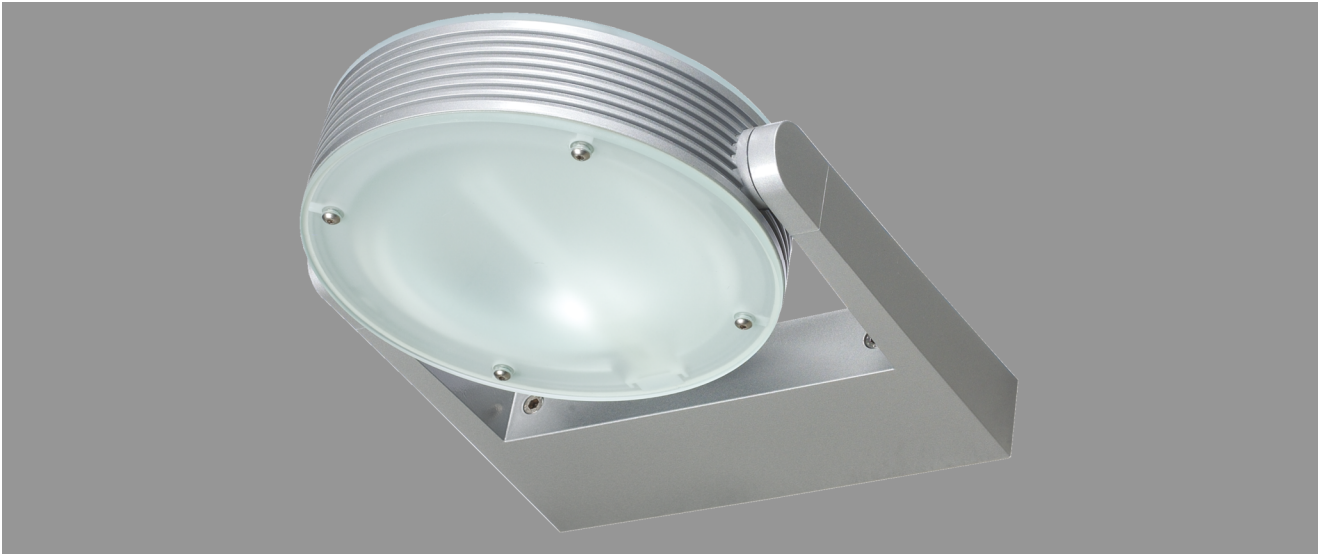

NEW YORK, DIRECT / INDIRECT

NEW YORK, direct / indirect

Aluminium multi purpose luminaire

IP 54, protection class II

Aluminium housing, Ø 245 mm, in silver colour finish (RAL 9006), with frameless and satined cover glasses.

Four stainless steel allen screws per side. Continuously adjustable 90° and lockable.

Luminaire in version direct/indirect. For compact fluorescent lamps 26W.

Wall bracket made of thermoplastic resin, fibre-glass reinforced, with ballast compartment for low loss ballast and connecting terminal.

Mounting via two M8 screws.

Article number: 301 226

MASSE

Länge (mm)	Breite (mm)	Höhe (mm)	a-Mass (mm)
293	367	66	255

LIGHT OUTPUT RATIO

LOR (%)
57.72