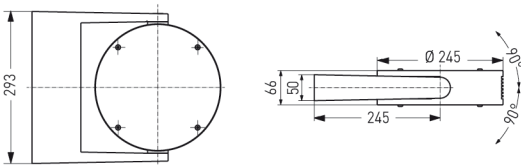

NEW YORK, DIRECT / INDIRECT

NEW YORK, direct / indirect

Aluminium multi purpose luminaire

IP 54, protection class II

Aluminium housing, Ø 245 mm, in silver colour finish (RAL 9006), with frameless and satined cover glasses.

Four stainless steel allen screws per side. Continuously adjustable 90° and lockable.

Luminaire in version direct/indirect. For compact fluorescent lamps 26W.

Wall bracket made of thermoplastic resin, fibre-glass reinforced, with ballast compartment for low loss ballast and connecting terminal.

Mounting via two M8 screws.

Article number: 301 226

MASSE

Länge (mm)	Breite (mm)	Höhe (mm)	a-Mass (mm)
293	367	66	255

LIGHT OUTPUT RATIO

LOR (%)
57.72