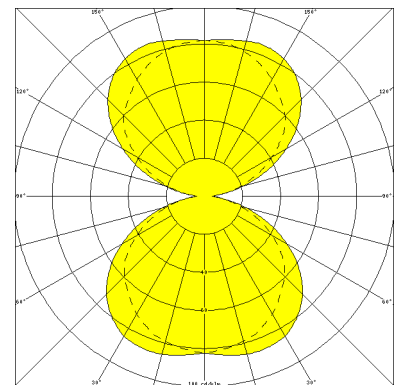

NEW YORK, DIRECT / INDIRECT

NEW YORK, direct / indirect

Aluminium multi purpose luminaire

IP 54, protection class II

Aluminium housing, Ø 245 mm, in silver colour finish (RAL 9006), with frameless and satined cover glasses.

Four stainless steel allen screws per side. Continuously adjustable 90° and lockable.

Luminaire in version direct/indirect. For compact fluorescent lamps 26W.

Wall bracket made of thermoplastic resin, fibre-glass reinforced, with ballast compartment for low loss ballast and connecting terminal.

Mounting via two M8 screws.

Article number: 301 226

MASSE

Länge (mm)	Breite (mm)	Höhe (mm)	a-Mass (mm)
293	367	66	255

LIGHT OUTPUT RATIO

LOR (%)
57.72