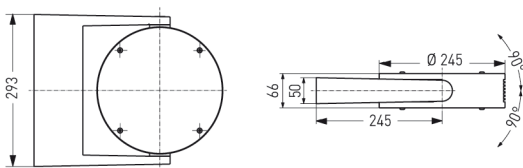

NEW YORK, DIRECT / 28MM

NEW YORK, direct / 28mm

Aluminium multi purpose luminaire

IP 54, protection class II

Aluminium housing, Ø 245 mm, in silver colour finish (RAL 9006), with frameless and satined cover glasses.

Four stainless steel allen screws per side. Continuously adjustable 90° and lockable.

Luminaire in version direct with 28mm slot for uplighting. For metal halide lamps 20W, with "functional earthing".

Wall bracket made of thermoplastic resin, fibre-glass reinforced, with ballast compartment for electronic ballast and connecting terminal.

Mounting via two M8 screws.

Article number: 301 320

MASSE

Länge (mm)	Breite (mm)	Höhe (mm)	a-Mass (mm)
293	367	66	255

LIGHT OUTPUT RATIO

LOR (%)
69.52