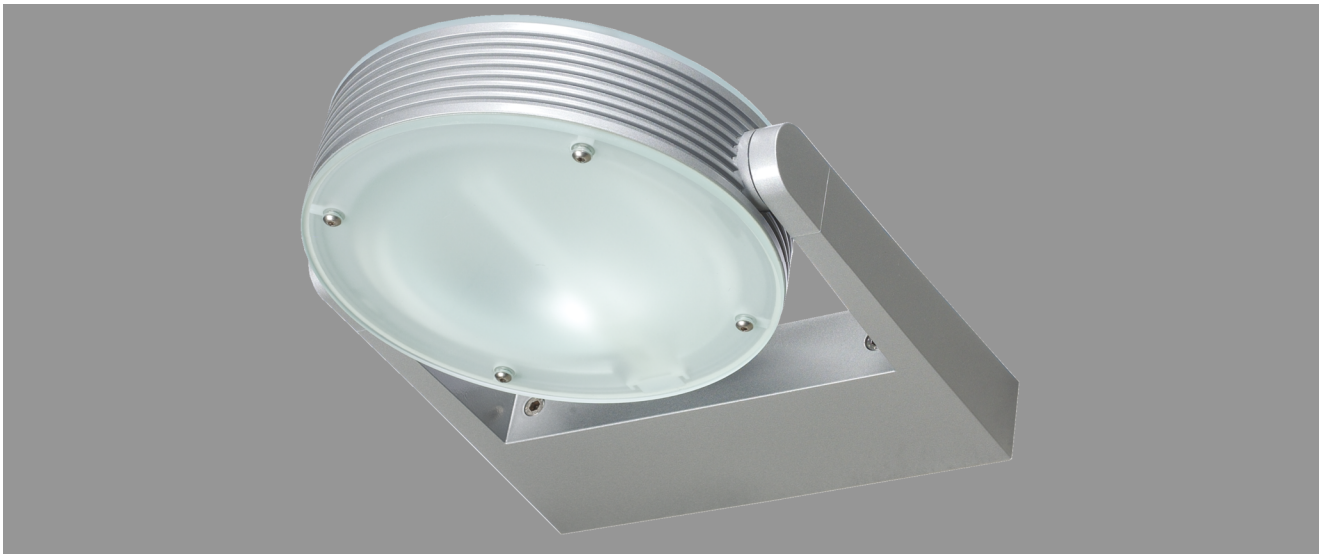

NEW YORK, DIRECT / 28MM

NEW YORK, direct / 28mm

Aluminium multi purpose luminaire

IP 54, protection class II

Aluminium housing, Ø 245 mm, in silver colour finish (RAL 9006), with frameless and satined cover glasses.

Four stainless steel allen screws per side. Continuously adjustable 90° and lockable.

Luminaire in version direct with 28mm slot for uplighting. For metal halide lamps 20W, with "functional earthing".

Wall bracket made of thermoplastic resin, fibre-glass reinforced, with ballast compartment for electronic ballast and connecting terminal.

Mounting via two M8 screws.

Article number: 301 320

MASSE

Länge (mm)	Breite (mm)	Höhe (mm)	a-Mass (mm)
293	367	66	255

LIGHT OUTPUT RATIO

LOR (%)
69.52