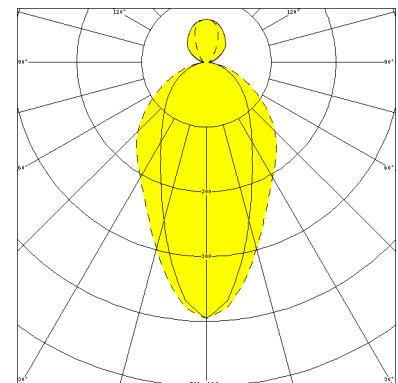

NEW YORK, DIRECT / 28MM

NEW YORK, direct / 28mm

Aluminium multi purpose luminaire

IP 54, protection class II

Aluminium housing, Ø 245 mm, in silver colour finish (RAL 9006), with frameless and satined cover glasses.

Mounting via two M8 screws.

Article number: 301 320

MASSE

Länge (mm)	Breite (mm)	Höhe (mm)	a-Mass (mm)
293	367	66	255

LIGHT OUTPUT RATIO

LOR (%)
69.52