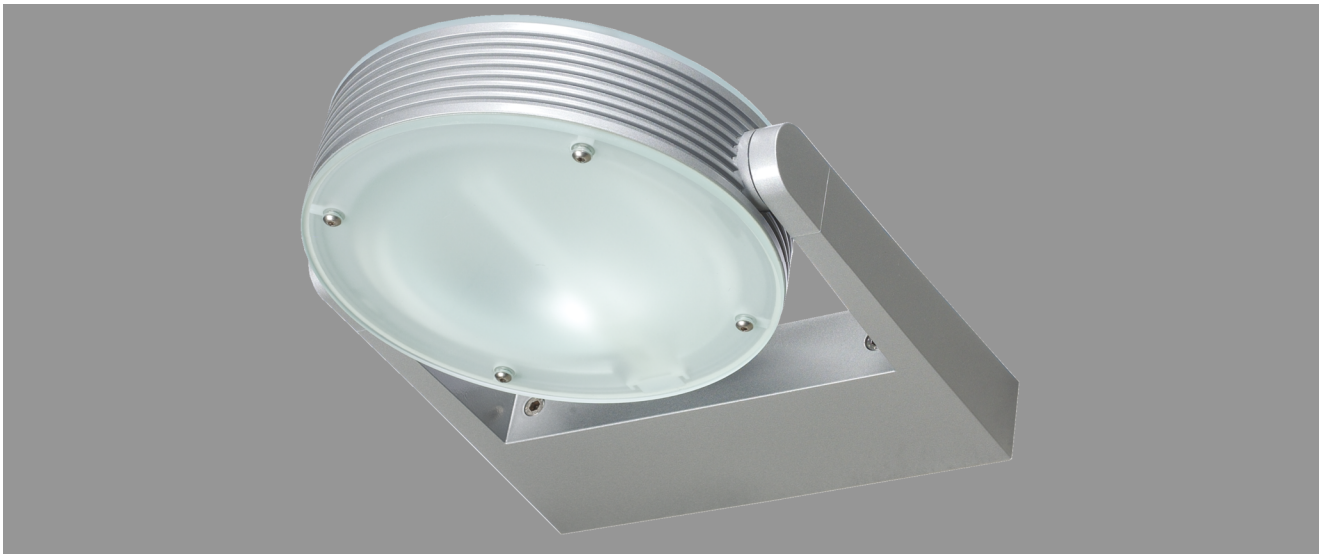

## NEW YORK, DIRECT / 28MM

NEW YORK, direct / 28mm

Aluminium multi purpose luminaire

IP 54, protection class II

Aluminium housing, Ø 245 mm, in silver colour finish (RAL 9006), with frameless and satined cover glasses.

Four stainless steel allen screws per side. Continuously adjustable 90° and lockable.

Luminaire in version direct with 28mm slot for uplighting. For compact fluorescent lamps 26W.

Wall bracket made of thermoplastic resin, fibre-glass reinforced, with ballast compartment for electronic ballast and connecting terminal.

Mounting via two M8 screws.

Article number: 301 327