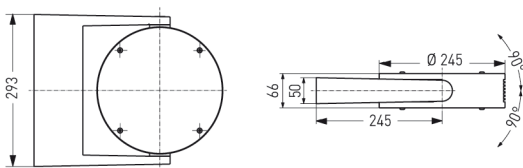

## NEW YORK, DIRECT / 28MM

NEW YORK, direct / 28mm

Aluminium multi purpose luminaire

IP 54, protection class II

Aluminium housing, Ø 245 mm, in silver colour finish (RAL 9006), with frameless and satined cover glasses.

Four stainless steel allen screws per side. Continuously adjustable 90° and lockable.

Luminaire in version direct with 28mm slot for uplighting. For compact fluorescent lamps 26W.

Wall bracket made of thermoplastic resin, fibre-glass reinforced, with ballast compartment for electronic ballast and connecting terminal.

### MASSE

Länge (mm)	Breite (mm)	Höhe (mm)	a-Mass (mm)
293	367	66	255