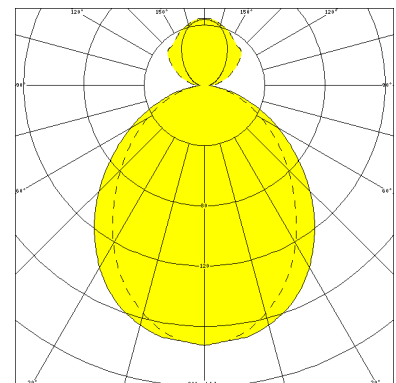

## NEW YORK, DIRECT / 28MM

NEW YORK, direct / 28mm

Aluminium multi purpose luminaire

IP 54, protection class II

Aluminium housing, Ø 245 mm, in silver colour finish (RAL 9006), with frameless and satined cover glasses.

### MASSE

Länge (mm)	Breite (mm)	Höhe (mm)	a-Mass (mm)
293	367	66	255