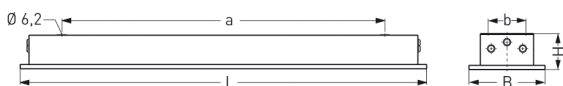

White aluminium front frame with prismatic PC cover screen with 3 mm wall thickness.

Frame fixation with 6 hexagon socket screw sealing plugs.

With internal aluminium reflector wide beam.

Integrated plastic luminaire, IP 65, protection class II, for T5 lamp 1x28W.

Built-in electronic control gear.

Ready for connection, through-wiring 2 x 1,5 mm². 2 access covers.

Fixation of housing flush mounted with back of wall, 4 fixation apertures on back side of housing.

Article number: 728 070

MASSE

Länge (mm)	Breite (mm)	Höhe (mm)	a-Mass (mm)
1360	240	110	1065

LIGHT OUTPUT RATIO

LOR (%)
53.44