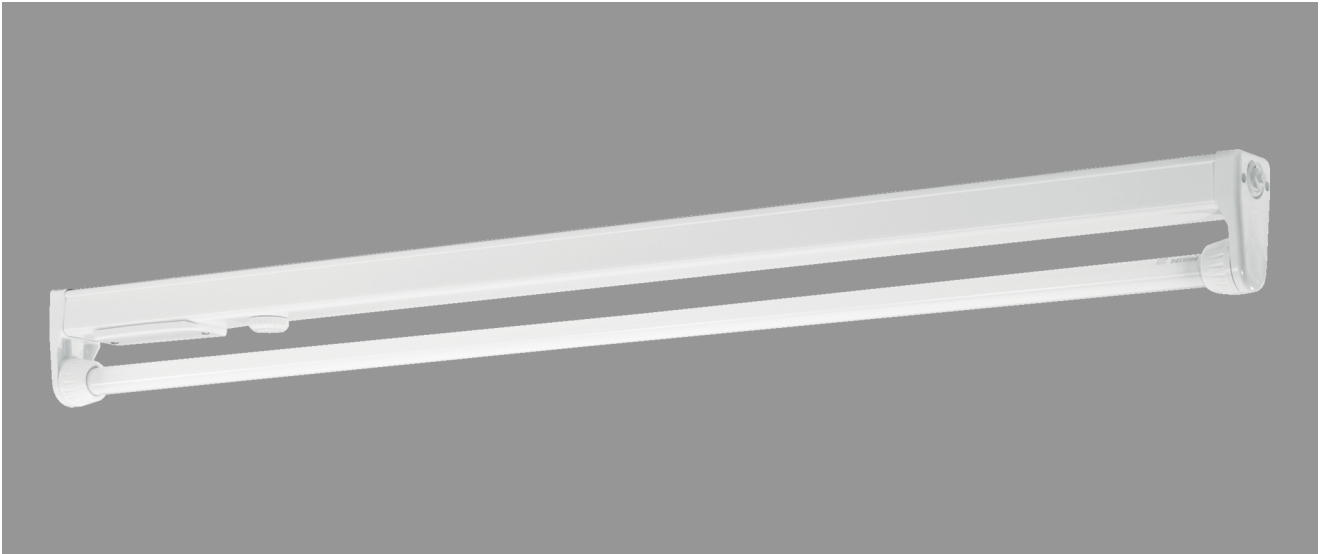

## HAMM, BARE LAMP -STANDARD-

HAMM, bare lamp -standard-, compensated; T8/58W

Watertight and dustproof luminaire made of polymer, white, single lamp  
 Corrosion resistant, acid and alkali resistant, protection class II, protection rating IP 65  
 Rectangular, reinforced glass fibre body, shallow design, bare lamp  
 One-piece threaded ring lamp socket, short sealing system  
 For single mounting  
 Ready for connection, ballast 230 V, 50 Hz and direct access starter  
 One-man installation, two mounting clamps made of stainless steel for variable mounting distance  
 Through-wiring 2 x 1,5 mm<sup>2</sup>, two cable entries M 20