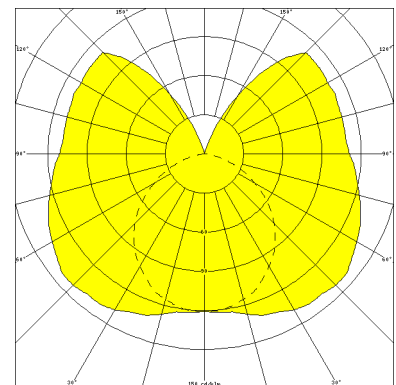

## HAMM, BARE LAMP -STANDARD-

HAMM, bare lamp -standard-, compensated; T8/58W

Watertight and dustproof luminaire made of polymer, white, single lamp  
 Corrosion resistant, acid and alkali resistant, protection class II, protection rating IP 65  
 Rectangular, reinforced glass fibre body, shallow design, bare lamp  
 One-piece threaded ring lamp socket, short sealing system  
 For single mounting  
 Ready for connection, ballast 230 V, 50 Hz and direct access starter  
 One-man installation, two mounting clamps made of stainless steel for variable mounting distance  
 Through-wiring 2 x 1,5 mm<sup>2</sup>, two cable entries M 20

### MASSE

Länge (mm)	Breite (mm)	Höhe (mm)	a-Mass (mm)
1537	58	112	1370

### LIGHT OUTPUT RATIO

LOR (%)
93.74