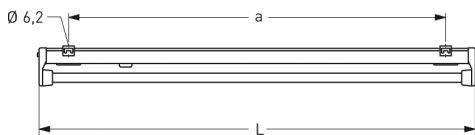

## HAMM, BARE LAMP -STANDARD-

HAMM, bare lamp -standard-, compensated; T8/58W

Watertight and dustproof luminaire made of polymer, white, single lamp  
 Corrosion resistant, acid and alkali resistant, protection class II, protection rating IP 65  
 Rectangular, reinforced glass fibre body, shallow design, bare lamp  
 One-piece threaded ring lamp socket, short sealing system  
 For single mounting  
 Ready for connection, ballast 230 V, 50 Hz and direct access starter  
 One-man installation, two mounting clamps made of stainless steel for variable mounting distance  
 Through-wiring 2 x 1,5 mm<sup>2</sup>, two cable entries M 20

### MASSE

Länge (mm)	Breite (mm)	Höhe (mm)	a-Mass (mm)
1537	58	112	1370