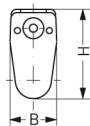

## HAMM, BARE LAMP -STANDARD-

HAMM, bare lamp -standard-, compensated; T8/58W

Watertight and dustproof luminaire made of polymer, white, single lamp  
 Corrosion resistant, acid and alkali resistant, protection class II, protection rating IP 65  
 Rectangular, reinforced glass fibre body, shallow design, bare lamp  
 One-piece threaded ring lamp socket, short sealing system  
 For single mounting  
 Ready for connection, ballast 230 V, 50 Hz and direct access starter  
 One-man installation, two mounting clamps made of stainless steel for variable mounting distance  
 Through-wiring 2 x 1,5 mm<sup>2</sup>, two cable entries M 20

### MASSE

Länge (mm)	Breite (mm)	Höhe (mm)	a-Mass (mm)
1537	58	112	1370