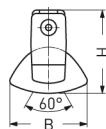

COBURG II 1H, REFLECTOR TUBE NARROW BEAM PC CLEAR

COBURG II 1h with narrow beam reflector PC clear (fracture-proof), electronic ballast; T5/35W (emerg. 30%)

Single battery operated luminaire made of glass fibre reinforced polyester. IP 65, protection class II.
 With narrow beam reflector tube PC clear (fracture-proof), with internal aluminium reflector.
 Emergency operation by electronic emergency lighting unit including charging, control display, mains monitoring and protection against total discharge. Emergency operation 1h, 30% luminous flux.
 Mains operation by electronic ballast. With automatic self-test.
 2 stainless steel mounting clips for variable fixing centres.

Article number: 813 370 01 - 516 998

MASSE

Länge (mm)	Breite (mm)	Höhe (mm)	a-Mass (mm)
1500	130	138	1230

LIGHT OUTPUT RATIO

LOR (%)
91.83