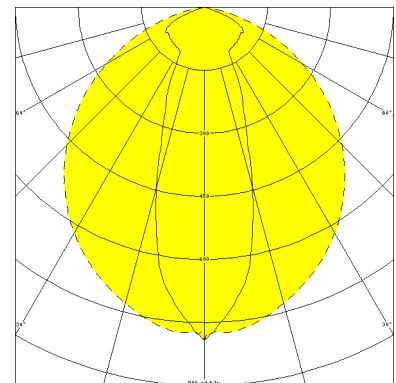

COBURG II 1H, REFLECTOR TUBE NARROW BEAM PC CLEAR

COBURG II 1h with narrow beam reflector PC clear (fracture-proof), electronic ballast; T5/35W (emerg. 30%)

Single battery operated luminaire made of glass fibre reinforced polyester. IP 65, protection class II.
 With narrow beam reflector tube PC clear (fracture-proof), with internal aluminium reflector.
 Emergency operation by electronic emergency lighting unit including charging, control display, mains monitoring and protection against total discharge. Emergency operation 1h, 30% luminous flux.
 Mains operation by electronic ballast. With automatic self-test.
 2 stainless steel mounting clips for variable fixing centres.

Article number: 813 370 01 - 516 998

MASSE

Länge (mm)	Breite (mm)	Höhe (mm)	a-Mass (mm)
1500	130	138	1230

LIGHT OUTPUT RATIO

LOR (%)
91.83