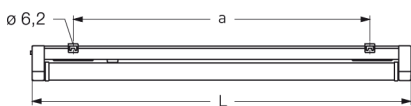

COBURG II 1H, REFLECTOR TUBE NARROW BEAM PC CLEAR

COBURG II 1h with narrow beam reflector PC clear (fracture-proof), electronic ballast; T5/35W (emerg. 30%)

Single battery operated luminaire made of glass fibre reinforced polyester. IP 65, protection class II.
 With narrow beam reflector tube PC clear (fracture-proof), with internal aluminium reflector.
 Emergency operation by electronic emergency lighting unit including charging, control display, mains monitoring and protection against total discharge. Emergency operation 1h, 30% luminous flux.
 Mains operation by electronic ballast. With automatic self-test.
 2 stainless steel mounting clips for variable fixing centres.

Article number: 813 370 01 - 516 998

MASSE

Länge (mm)	Breite (mm)	Höhe (mm)	a-Mass (mm)
1500	130	138	1230

LIGHT OUTPUT RATIO

LOR (%)
91.83