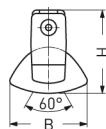

COBURG II 1H, REFLECTOR TUBE NARROW BEAM PC CLEAR

COBURG II 1h with narrow beam reflector PC clear (fracture-proof), electronic ballast; T5/54W (emerg. 20%)

Single battery operated luminaire made of glass fibre reinforced polyester. IP 65, protection class II.
 With narrow beam reflector tube PC clear (fracture-proof), with internal aluminium reflector.
 Emergency operation by electronic emergency lighting unit including charging, control display, mains monitoring and protection against total discharge. Emergency operation 1h, 20% luminous flux.
 Mains operation by electronic ballast. With automatic self-test.
 2 stainless steel mounting clips for variable fixing centres.

Article number: 803 770 01 - 516 991

MASSE

Länge (mm)	Breite (mm)	Höhe (mm)	a-Mass (mm)
1200	130	138	930

LIGHT OUTPUT RATIO

LOR (%)
104.36