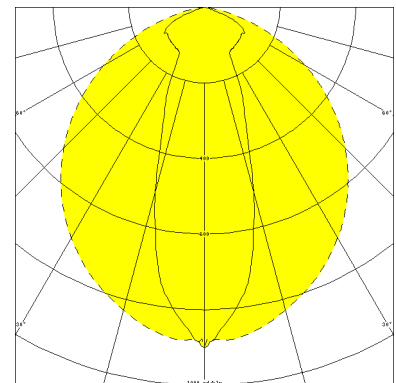

COBURG II 1H, REFLECTOR TUBE NARROW BEAM PC CLEAR

COBURG II 1h with narrow beam reflector PC clear (fracture-proof), electronic ballast; T5/54W (emerg. 20%)

Single battery operated luminaire made of glass fibre reinforced polyester. IP 65, protection class II.
 With narrow beam reflector tube PC clear (fracture-proof), with internal aluminium reflector.
 Emergency operation by electronic emergency lighting unit including charging, control display, mains monitoring and protection against total discharge. Emergency operation 1h, 20% luminous flux.
 Mains operation by electronic ballast. With automatic self-test.
 2 stainless steel mounting clips for variable fixing centres.

Article number: 803 770 01 - 516 991

MASSE

Länge (mm)	Breite (mm)	Höhe (mm)	a-Mass (mm)
1200	130	138	930

LIGHT OUTPUT RATIO

LOR (%)
104.36