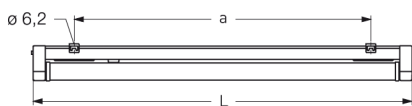

COBURG II 1H, REFLECTOR TUBE NARROW BEAM PC CLEAR

COBURG II 1h with narrow beam reflector PC clear (fracture-proof), electronic ballast; T5/54W (emerg. 20%)

Single battery operated luminaire made of glass fibre reinforced polyester. IP 65, protection class II.
 With narrow beam reflector tube PC clear (fracture-proof), with internal aluminium reflector.
 Emergency operation by electronic emergency lighting unit including charging, control display, mains monitoring and protection against total discharge. Emergency operation 1h, 20% luminous flux.
 Mains operation by electronic ballast. With automatic self-test.
 2 stainless steel mounting clips for variable fixing centres.

Article number: 803 770 01 - 516 991

MASSE

Länge (mm)	Breite (mm)	Höhe (mm)	a-Mass (mm)
1200	130	138	930

LIGHT OUTPUT RATIO

LOR (%)
104.36