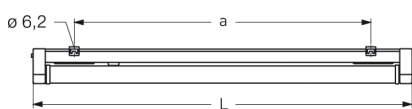

# COBURG II 1H, REFLECTOR TUBE NARROW BEAM PC CLEAR

COBURG II 1h with narrow beam reflector PC clear (fracture-proof), electronic ballast; T5/28W (emerg. 40%)

Single battery operated luminaire made of glass fibre reinforced polyester. IP 65, protection class II.  
 With narrow beam reflector tube PC clear (fracture-proof), with internal aluminium reflector.  
 Emergency operation by electronic emergency lighting unit including charging, control display, mains monitoring and protection against total discharge. Emergency operation 1h, 40% luminous flux.  
 Mains operation by electronic ballast. With automatic self-test.  
 2 stainless steel mounting clips for variable fixing centres.

Article number: 803 070 01 - 516 991

MASSE			
Länge (mm)	Breite (mm)	Höhe (mm)	a-Mass (mm)
1200	130	138	930

LIGHT OUTPUT RATIO
LOR (%)
91.83