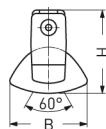

# COBURG II 1H, REFLECTOR TUBE NARROW BEAM PC CLEAR

COBURG II 1h with narrow beam reflector PC clear (fracture-proof), electronic ballast; T5/28W (emerg. 40%)

Single battery operated luminaire made of glass fibre reinforced polyester. IP 65, protection class II.  
 With narrow beam reflector tube PC clear (fracture-proof), with internal aluminium reflector.  
 Emergency operation by electronic emergency lighting unit including charging, control display, mains monitoring and protection against total discharge. Emergency operation 1h, 40% luminous flux.  
 Mains operation by electronic ballast. With automatic self-test.  
 2 stainless steel mounting clips for variable fixing centres.

Article number: 803 070 01 - 516 991

MASSE			
Länge (mm)	Breite (mm)	Höhe (mm)	a-Mass (mm)
1200	130	138	930

LIGHT OUTPUT RATIO
LOR (%)
91.83