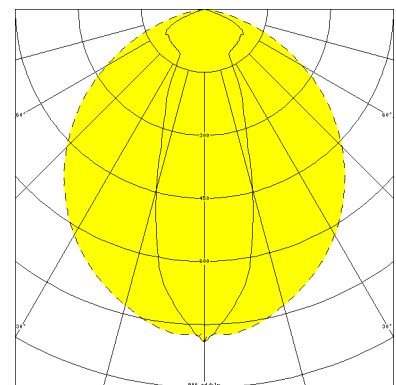

# COBURG II 1H, REFLECTOR TUBE NARROW BEAM PC CLEAR

COBURG II 1h with narrow beam reflector PC clear (fracture-proof), electronic ballast; T5/28W (emerg. 40%)

Single battery operated luminaire made of glass fibre reinforced polyester. IP 65, protection class II.  
 With narrow beam reflector tube PC clear (fracture-proof), with internal aluminium reflector.  
 Emergency operation by electronic emergency lighting unit including charging, control display, mains monitoring and protection against total discharge. Emergency operation 1h, 40% luminous flux.  
 Mains operation by electronic ballast. With automatic self-test.  
 2 stainless steel mounting clips for variable fixing centres.

Article number: 803 070 01 - 516 991

MASSE			
Länge (mm)	Breite (mm)	Höhe (mm)	a-Mass (mm)
1200	130	138	930

LIGHT OUTPUT RATIO
LOR (%)
91.83