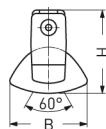

COBURG II 1H, REFLECTOR TUBE NARROW BEAM, PC CLEAR

COBURG II 1h with narrow beam reflector PC clear (fracture-proof), electronic ballast; T8/58W (emerg. 20%)

Single battery operated luminaire made of glass fibre reinforced polyester. IP 65, protection class II.
 With narrow beam reflector tube PC clear (fracture-proof), with internal aluminium reflector.
 Emergency operation by electronic emergency lighting unit including charging, control display, mains monitoring and protection against total discharge. Emergency operation 1h, 20% luminous flux.
 Mains operation by electronic ballast. With automatic self-test.
 2 stainless steel mounting clips for variable fixing centres.

Article number: 813 670 01 - 516 996

MASSE

Länge (mm)	Breite (mm)	Höhe (mm)	a-Mass (mm)
1551	130	138	1280

LIGHT OUTPUT RATIO

LOR (%)
89.10