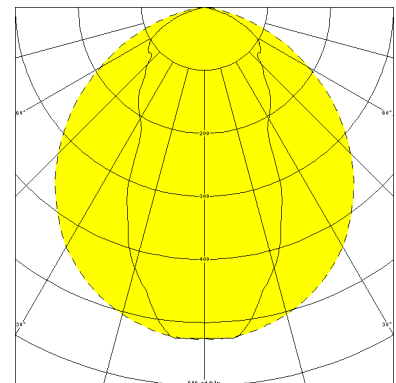

COBURG II 1H, REFLECTOR TUBE NARROW BEAM, PC CLEAR

COBURG II 1h with narrow beam reflector PC clear (fracture-proof), electronic ballast; T8/58W (emerg. 20%)

Single battery operated luminaire made of glass fibre reinforced polyester. IP 65, protection class II.
 With narrow beam reflector tube PC clear (fracture-proof), with internal aluminium reflector.
 Emergency operation by electronic emergency lighting unit including charging, control display, mains monitoring and protection against total discharge. Emergency operation 1h, 20% luminous flux.
 Mains operation by electronic ballast. With automatic self-test.
 2 stainless steel mounting clips for variable fixing centres.

Article number: 813 670 01 - 516 996

MASSE

Länge (mm)	Breite (mm)	Höhe (mm)	a-Mass (mm)
1551	130	138	1280

LIGHT OUTPUT RATIO

LOR (%)
89.10