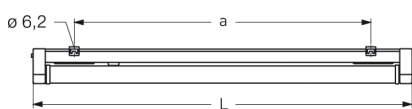

COBURG II 1H, REFLECTOR TUBE NARROW BEAM, PC CLEAR

COBURG II 1h with narrow beam reflector PC clear (fracture-proof), electronic ballast; T8/58W (emerg. 20%)

Single battery operated luminaire made of glass fibre reinforced polyester. IP 65, protection class II.
 With narrow beam reflector tube PC clear (fracture-proof), with internal aluminium reflector.
 Emergency operation by electronic emergency lighting unit including charging, control display, mains monitoring and protection against total discharge. Emergency operation 1h, 20% luminous flux.
 Mains operation by electronic ballast. With automatic self-test.
 2 stainless steel mounting clips for variable fixing centres.

Article number: 813 670 01 - 516 996

MASSE

Länge (mm)	Breite (mm)	Höhe (mm)	a-Mass (mm)
1551	130	138	1280

LIGHT OUTPUT RATIO

LOR (%)
89.10