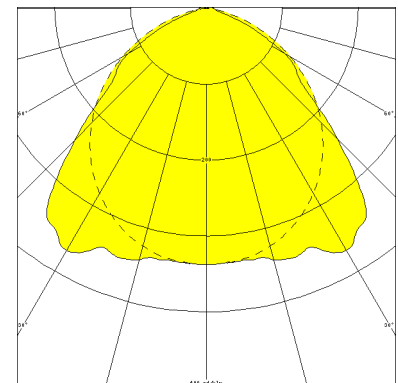

# COBURG II 1H, REFLECTOR TUBE MEDIUM BEAM PC CLEAR

COBURG II 1h with medium beam reflector PC clear (fracture-proof), electronic ballast; T5/49W (emerg. 20%)

Single battery operated luminaire made of glass fibre reinforced polyester. IP 65, protection class II.  
 With medium beam reflector tube PC clear (fracture-proof), with internal aluminium reflector.  
 Emergency operation by electronic emergency lighting unit including charging, control display, mains monitoring and protection against total discharge. Emergency operation 1h, 20% luminous flux.  
 Mains operation by electronic ballast. With automatic self-test.  
 2 stainless steel mounting clips for variable fixing centres.

## MASSE

Länge (mm)	Breite (mm)	Höhe (mm)	a-Mass (mm)
1500	107	140	1230

## LIGHT OUTPUT RATIO

LOR (%)
97.86