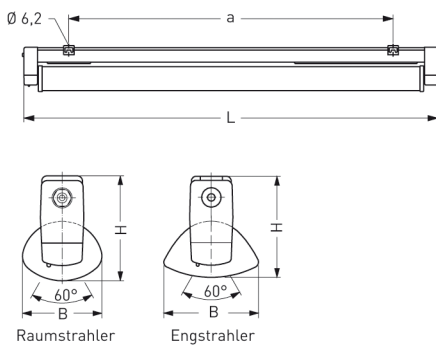

# COBURG II 1H, REFLECTOR TUBE MEDIUM BEAM PC CLEAR

COBURG II 1h with medium beam reflector PC clear (fracture-proof), electronic ballast; T5/49W (emerg. 20%)

Single battery operated luminaire made of glass fibre reinforced polyester. IP 65, protection class II.  
 With medium beam reflector tube PC clear (fracture-proof), with internal aluminium reflector.  
 Emergency operation by electronic emergency lighting unit including charging, control display, mains monitoring and protection against total discharge. Emergency operation 1h, 20% luminous flux.  
 Mains operation by electronic ballast. With automatic self-test.  
 2 stainless steel mounting clips for variable fixing centres.

## MASSE

Länge (mm)	Breite (mm)	Höhe (mm)	a-Mass (mm)
1500	107	140	1230