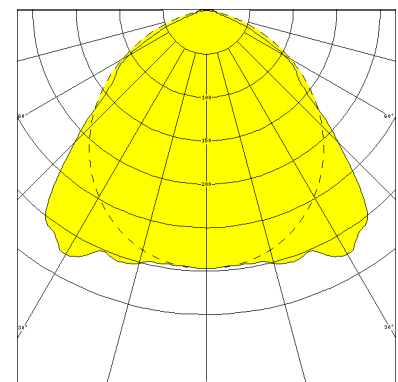

COBURG II 1H, REFLECTOR TUBE MEDIUM BEAM PC CLEAR

COBURG II 1h with medium beam reflector PC clear (fracture-proof), electronic ballast; T5/35W (emerg. 30%)

Single battery operated luminaire made of glass fibre reinforced polyester. IP 65, protection class II.
 With medium beam reflector tube PC clear (fracture-proof), with internal aluminium reflector.
 Emergency operation by electronic emergency lighting unit including charging, control display, mains monitoring and protection against total discharge. Emergency operation 1h, 30% luminous flux.
 Mains operation by electronic ballast. With automatic self-test.
 2 stainless steel mounting clips for variable fixing centres.

Article number: 813 370 01 - 516 828

MASSE

Länge (mm)	Breite (mm)	Höhe (mm)	a-Mass (mm)
1500	107	140	1230

LIGHT OUTPUT RATIO

LOR (%)
86.11