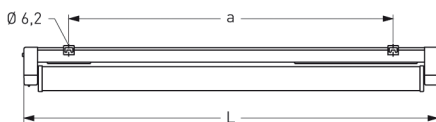

COBURG II 1H, REFLECTOR TUBE MEDIUM BEAM PC CLEAR

COBURG II 1h with medium beam reflector PC clear (fracture-proof), electronic ballast; T5/35W (emerg. 30%)

Single battery operated luminaire made of glass fibre reinforced polyester. IP 65, protection class II.
 With medium beam reflector tube PC clear (fracture-proof), with internal aluminium reflector.
 Emergency operation by electronic emergency lighting unit including charging, control display, mains monitoring and protection against total discharge. Emergency operation 1h, 30% luminous flux.
 Mains operation by electronic ballast. With automatic self-test.
 2 stainless steel mounting clips for variable fixing centres.

Article number: 813 370 01 - 516 828

MASSE

Länge (mm)	Breite (mm)	Höhe (mm)	a-Mass (mm)
1500	107	140	1230

LIGHT OUTPUT RATIO

LOR (%)
86.11