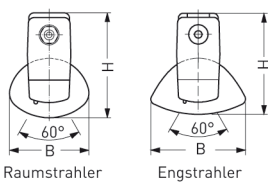

COBURG II 1H, REFLECTOR TUBE MEDIUM BEAM PC CLEAR

COBURG II 1h with medium beam reflector PC clear (fracture-proof), electronic ballast; T5/35W (emerg. 30%)

Single battery operated luminaire made of glass fibre reinforced polyester. IP 65, protection class II.
 With medium beam reflector tube PC clear (fracture-proof), with internal aluminium reflector.
 Emergency operation by electronic emergency lighting unit including charging, control display, mains monitoring and protection against total discharge. Emergency operation 1h, 30% luminous flux.
 Mains operation by electronic ballast. With automatic self-test.
 2 stainless steel mounting clips for variable fixing centres.

Article number: 813 370 01 - 516 828

MASSE

Länge (mm)	Breite (mm)	Höhe (mm)	a-Mass (mm)
1500	107	140	1230

LIGHT OUTPUT RATIO

LOR (%)
86.11