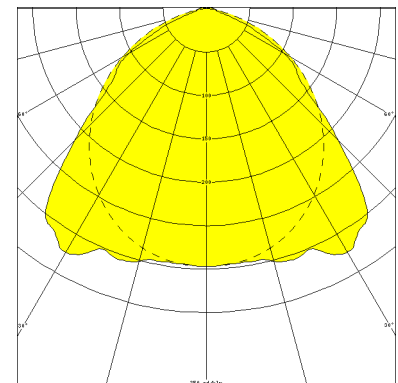

COBURG II 1H, REFLECTOR TUBE MEDIUM BEAM PC CLEAR

COBURG II 1h with medium beam reflector PC clear (fracture-proof), electronic ballast; T5/28W (emerg. 40%)

Single battery operated luminaire made of glass fibre reinforced polyester. IP 65, protection class II.
 With medium beam reflector tube PC clear (fracture-proof), with internal aluminium reflector.
 Emergency operation by electronic emergency lighting unit including charging, control display, mains monitoring and protection against total discharge. Emergency operation 1h, 40% luminous flux.
 Mains operation by electronic ballast. With automatic self-test.
 2 stainless steel mounting clips for variable fixing centres.

Article number: 803 070 01 - 516 827

MASSE

Länge (mm)	Breite (mm)	Höhe (mm)	a-Mass (mm)
1200	107	140	930

LIGHT OUTPUT RATIO

LOR (%)
86.11