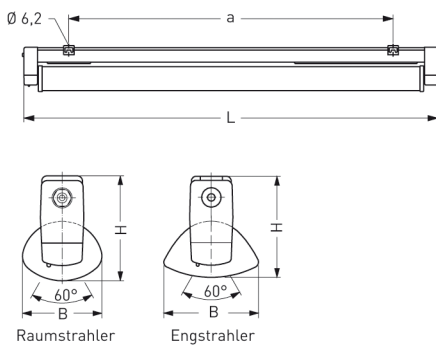

COBURG II 1H, REFLECTOR TUBE MEDIUM BEAM PC CLEAR

COBURG II 1h with medium beam reflector PC clear (fracture-proof), electronic ballast; T5/28W (emerg. 40%)

Single battery operated luminaire made of glass fibre reinforced polyester. IP 65, protection class II.
 With medium beam reflector tube PC clear (fracture-proof), with internal aluminium reflector.
 Emergency operation by electronic emergency lighting unit including charging, control display, mains monitoring and protection against total discharge. Emergency operation 1h, 40% luminous flux.
 Mains operation by electronic ballast. With automatic self-test.
 2 stainless steel mounting clips for variable fixing centres.

Article number: 803 070 01 - 516 827

MASSE

Länge (mm)	Breite (mm)	Höhe (mm)	a-Mass (mm)
1200	107	140	930

LIGHT OUTPUT RATIO

LOR (%)
86.11