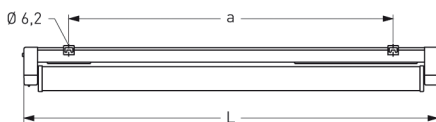

COBURG II 1H, REFLECTOR TUBE MEDIUM BEAM PC CLEAR

COBURG II 1h with medium beam reflector PC clear (fracture-proof), electronic ballast; T8/58W (emerg. 20%)

Single battery operated luminaire made of glass fibre reinforced polyester. IP 65, protection class II.
 With medium beam reflector tube PC clear (fracture-proof), with internal aluminium reflector.
 Emergency operation by electronic emergency lighting unit including charging, control display, mains monitoring and protection against total discharge. Emergency operation 1h, 20% luminous flux.
 Mains operation by electronic ballast. With automatic self-test.
 2 stainless steel mounting clips for variable fixing centres.

Article number: 813 670 01 - 516 826

MASSE

Länge (mm)	Breite (mm)	Höhe (mm)	a-Mass (mm)
1551	107	140	1280

LIGHT OUTPUT RATIO

LOR (%)
81.68