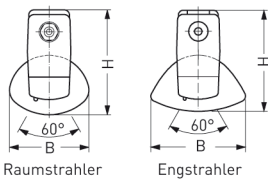

COBURG II 1H, REFLECTOR TUBE MEDIUM BEAM PC CLEAR

COBURG II 1h with medium beam reflector PC clear (fracture-proof), electronic ballast; T8/58W (emerg. 20%)

Single battery operated luminaire made of glass fibre reinforced polyester. IP 65, protection class II.
 With medium beam reflector tube PC clear (fracture-proof), with internal aluminium reflector.
 Emergency operation by electronic emergency lighting unit including charging, control display, mains monitoring and protection against total discharge. Emergency operation 1h, 20% luminous flux.
 Mains operation by electronic ballast. With automatic self-test.
 2 stainless steel mounting clips for variable fixing centres.

Article number: 813 670 01 - 516 826

MASSE

Länge (mm)	Breite (mm)	Höhe (mm)	a-Mass (mm)
1551	107	140	1280

LIGHT OUTPUT RATIO

LOR (%)
81.68