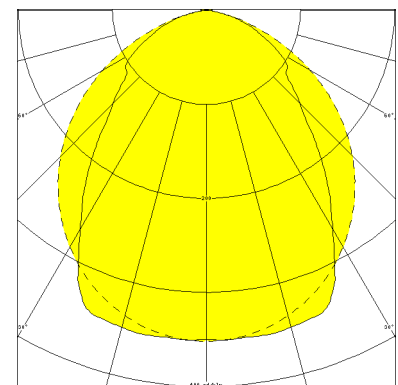

COBURG II 1H, REFLECTOR TUBE MEDIUM BEAM PC CLEAR

COBURG II 1h with medium beam reflector PC clear (fracture-proof), electronic ballast; T8/58W (emerg. 20%)

Single battery operated luminaire made of glass fibre reinforced polyester. IP 65, protection class II.
 With medium beam reflector tube PC clear (fracture-proof), with internal aluminium reflector.
 Emergency operation by electronic emergency lighting unit including charging, control display, mains monitoring and protection against total discharge. Emergency operation 1h, 20% luminous flux.
 Mains operation by electronic ballast. With automatic self-test.
 2 stainless steel mounting clips for variable fixing centres.

Article number: 813 670 01 - 516 826

MASSE

Länge (mm)	Breite (mm)	Höhe (mm)	a-Mass (mm)
1551	107	140	1280

LIGHT OUTPUT RATIO

LOR (%)
81.68