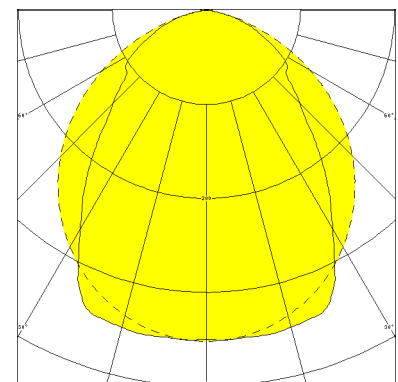

# COBURG II 1H, REFLECTOR TUBE MEDIUM BEAM PC CLEAR

COBURG II 1h with medium beam reflector PC clear (fracture-proof), electronic ballast; T8/18W (emerg. 15%)

Single battery operated luminaire made of glass fibre reinforced polyester. IP 65, protection class II.  
 With medium beam reflector tube PC clear (fracture-proof), with internal aluminium reflector.  
 Emergency operation by electronic emergency lighting unit including charging, control display, mains monitoring and protection against total discharge. Emergency operation 1h, 15% luminous flux.  
 Mains operation by electronic ballast. With automatic self-test.  
 2 stainless steel mounting clips for variable fixing centres.

Article number: 813 270 01 - 516 822

MASSE			
Länge (mm)	Breite (mm)	Höhe (mm)	a-Mass (mm)
641	107	140	420

LIGHT OUTPUT RATIO
LOR (%)
81.68