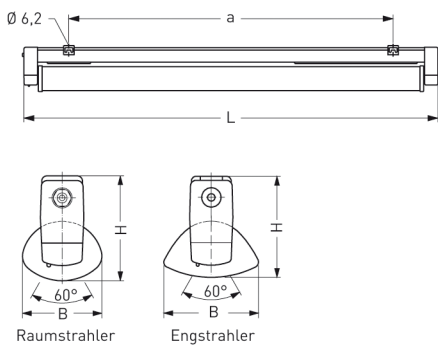

# COBURG II 1H, REFLECTOR TUBE MEDIUM BEAM PC CLEAR

COBURG II 1h with medium beam reflector PC clear (fracture-proof), electronic ballast; T8/18W (emerg. 15%)

Single battery operated luminaire made of glass fibre reinforced polyester. IP 65, protection class II.  
 With medium beam reflector tube PC clear (fracture-proof), with internal aluminium reflector.  
 Emergency operation by electronic emergency lighting unit including charging, control display, mains monitoring and protection against total discharge. Emergency operation 1h, 15% luminous flux.  
 Mains operation by electronic ballast. With automatic self-test.  
 2 stainless steel mounting clips for variable fixing centres.

Article number: 813 270 01 - 516 822

MASSE			
Länge (mm)	Breite (mm)	Höhe (mm)	a-Mass (mm)
641	107	140	420

LIGHT OUTPUT RATIO
LOR (%)
81.68