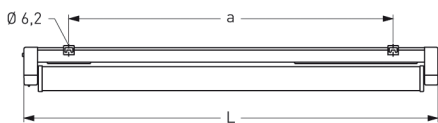

COBURG II 1H, LA PC CLEAR, INTERNAL ALUMINIUM REFLECTOR, EXTREME WIDE BEAM

COBURG II 1h with square-edged lamp diffuser PC clear (fracture-proof), with aluminium reflector, extreme wide beam, electronic ballast; T8/58W (emerg. 20%)

Single battery operated luminaire made of glass fibre reinforced polyester. IP 65, protection class II. With square-edged lamp diffuser PC clear (fracture-proof), with internal aluminium reflector, extreme wide beam. Emergency operation by electronic emergency lighting unit including charging, control display, mains monitoring and protection against total discharge. Emergency operation 1h, 20% luminous flux. Mains operation by electronic ballast. With automatic self-test. 2 stainless steel mounting clips for variable fixing centres.

Article number: 813 670 01 - 516 626

MASSE

Länge (mm)	Breite (mm)	Höhe (mm)	a-Mass (mm)
1551	90	132	1280

LIGHT OUTPUT RATIO

LOR (%)
81.62