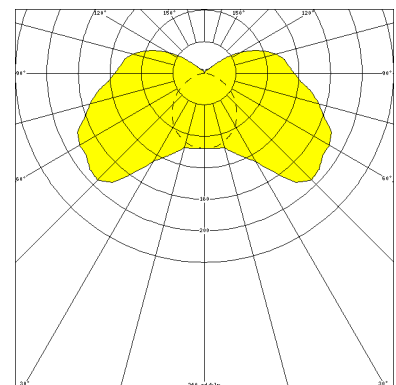

COBURG II 1H, LA PC CLEAR, INTERNAL ALUMINIUM REFLECTOR, EXTREME WIDE BEAM

COBURG II 1h with square-edged lamp diffuser PC clear (fracture-proof), with aluminium reflector, extreme wide beam, electronic ballast; T8/58W (emerg. 20%)

Article number: 813 670 01 - 516 626

MASSE

Länge (mm)	Breite (mm)	Höhe (mm)	a-Mass (mm)
1551	90	132	1280

LIGHT OUTPUT RATIO

LOR (%)
81.62