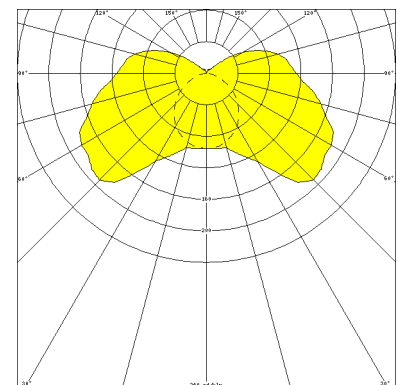

# COBURG II 1H, LA PC CLEAR, INTERNAL ALUMINIUM REFLECTOR, EXTREME WIDE BEAM

COBURG II 1h with square-edged lamp diffuser PC clear (fracture-proof), with aluminium reflector, extreme wide beam, electronic ballast; T8/36W (emerg. 25%)

## MASSE

Länge (mm)	Breite (mm)	Höhe (mm)	a-Mass (mm)
1251	90	132	980

## LIGHT OUTPUT RATIO

LOR (%)
81.62