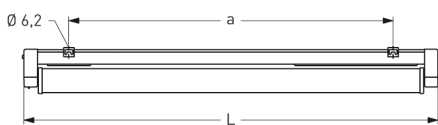

# COBURG II 1H, LA PC CLEAR, INTERNAL ALUMINIUM REFLECTOR, EXTREME WIDE BEAM

COBURG II 1h with square-edged lamp diffuser PC clear (fracture-proof), with aluminium reflector, extreme wide beam, electronic ballast; T8/36W (emerg. 25%)

Single battery operated luminaire made of glass fibre reinforced polyester. IP 65, protection class II. With square-edged lamp diffuser PC clear (fracture-proof), with internal aluminium reflector, extreme wide beam. Emergency operation by electronic emergency lighting unit including charging, control display, mains monitoring and protection against total discharge. Emergency operation 1h, 25% luminous flux. Mains operation by electronic ballast. With automatic self-test. 2 stainless steel mounting clips for variable fixing centres.

## MASSE

Länge (mm)	Breite (mm)	Höhe (mm)	a-Mass (mm)
1251	90	132	980