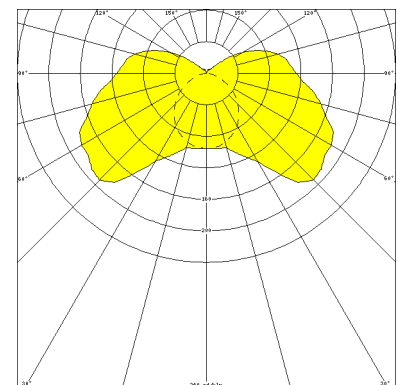

COBURG II 1H, LA PC CLEAR, INTERNAL ALUMINIUM REFLECTOR, EXTREME WIDE BEAM

COBURG II 1h with square-edged lamp diffuser PC clear (fracture-proof), with aluminium reflector, extreme wide beam, electronic ballast; T8/18W (emerg. 15%)

Article number: 813 270 01 - 516 622

MASSE

Länge (mm)	Breite (mm)	Höhe (mm)	a-Mass (mm)
641	90	132	420

LIGHT OUTPUT RATIO

LOR (%)
81.62