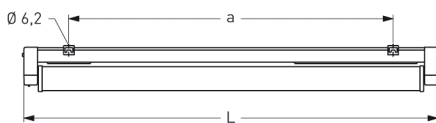

COBURG II 1H, LA PC CLEAR, INTERNAL ALUMINIUM REFLECTOR, EXTREME WIDE BEAM

COBURG II 1h with square-edged lamp diffuser PC clear (fracture-proof), with aluminium reflector, extreme wide beam, electronic ballast; T8/18W (emerg. 15%)

Single battery operated luminaire made of glass fibre reinforced polyester. IP 65, protection class II. With square-edged lamp diffuser PC clear (fracture-proof), with internal aluminium reflector, extreme wide beam. Emergency operation by electronic emergency lighting unit including charging, control display, mains monitoring and protection against total discharge. Emergency operation 1h, 15% luminous flux. Mains operation by electronic ballast. With automatic self-test. 2 stainless steel mounting clips for variable fixing centres.

Article number: 813 270 01 - 516 622

MASSE

Länge (mm)	Breite (mm)	Höhe (mm)	a-Mass (mm)
641	90	132	420

LIGHT OUTPUT RATIO

LOR (%)
81.62