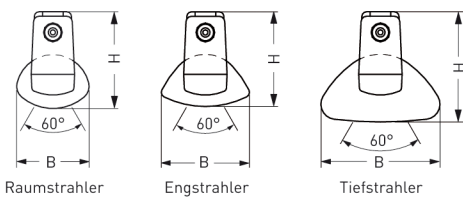

# BITBURG, REFLECTOR TUBE MEDIUM BEAM PMMA CLEAR

BITBURG with medium beam reflector tube PMMA clear, Industrial ECG; T5/80W

Luminaire made of glass fibre reinforced polyester, single lamp. IP 66, IP 67 and IP 69K, protection class II.

Reflector tube PMMA clear with high polished internal reflector medium beam.

Built-in Industrial ECG (100.000 hrs).

Ready for connection via 2 cable glands M20. Through-wiring 4 x 1,5 mm<sup>2</sup>.

2 stainless steel mounting clamps for variable mounting distance.

## MASSE

Länge (mm)	Breite (mm)	Höhe (mm)	a-Mass (mm)
1500	107	140	1230