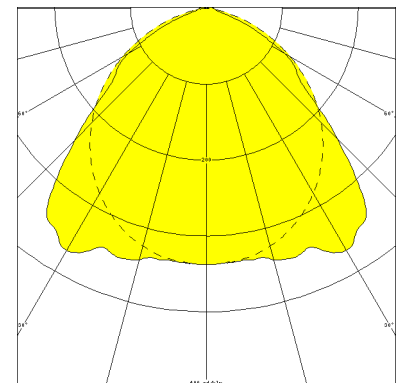

# BITBURG, REFLECTOR TUBE MEDIUM BEAM PMMA CLEAR

BITBURG with medium beam reflector tube PMMA clear, Industrial ECG; T5/80W

Luminaire made of glass fibre reinforced polyester, single lamp. IP 66, IP 67 and IP 69K, protection class II.

## MASSE

Länge (mm)	Breite (mm)	Höhe (mm)	a-Mass (mm)
1500	107	140	1230

## LIGHT OUTPUT RATIO

LOR (%)
97.86