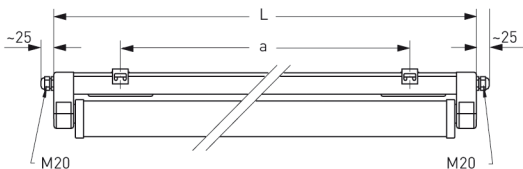

# BITBURG, REFLECTOR TUBE MEDIUM BEAM PMMA CLEAR

BITBURG with medium beam reflector tube PMMA clear, Industrial ECG; T5/80W

Luminaire made of glass fibre reinforced polyester, single lamp. IP 66, IP 67 and IP 69K, protection class II.

Reflector tube PMMA clear with high polished internal reflector medium beam.

Built-in Industrial ECG (100.000 hrs).

Ready for connection via 2 cable glands M20. Through-wiring 4 x 1,5 mm<sup>2</sup>.

2 stainless steel mounting clamps for variable mounting distance.

## MASSE

Länge (mm)	Breite (mm)	Höhe (mm)	a-Mass (mm)
1500	107	140	1230