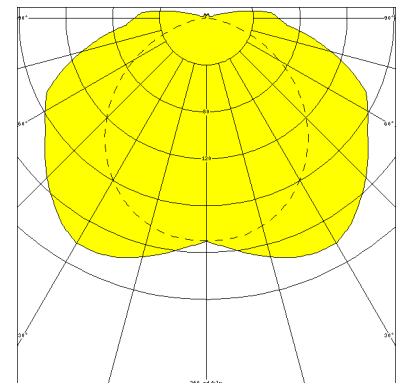

BERN, PC CLEAR (FRACTURE PROOF)

BERN Tubular luminaire Ø 60 mm, PC clear (fracture proof), ECG; T5/80W

Tubular luminaire, resistant to pressurised water, made of PC clear (fracture proof) with anodised internal aluminium reflector.

Article number: 534 87

MASSE

Länge (mm)	Breite (mm)	Höhe (mm)	a-Mass (mm)
2070	60	60	1935

LIGHT OUTPUT RATIO

LOR (%)
82.93