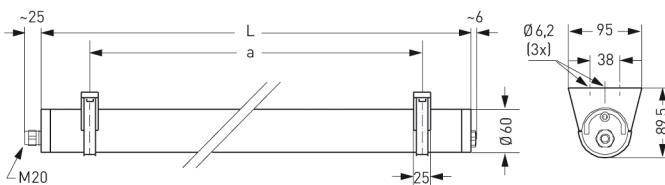

BERN, PC CLEAR (FRACTURE PROOF)

BERN Tubular luminaire Ø 60 mm, PC clear (fracture proof), ECG; T5/80W

Tubular luminaire, resistant to pressurised water, made of PC clear (fracture proof) with anodised internal aluminium reflector.

End caps with quick-release fasteners flush with polymer tube.

Built-in electronic ballast. For lamps T5 80 W.

IP 68, 20 m, protection class II.

Mounting with polymer and stainless steel mounting clamps.

Article number: 534 87

MASSE

Länge (mm)	Breite (mm)	Höhe (mm)	a-Mass (mm)
2070	60	60	1935

LIGHT OUTPUT RATIO

LOR (%)
82.93