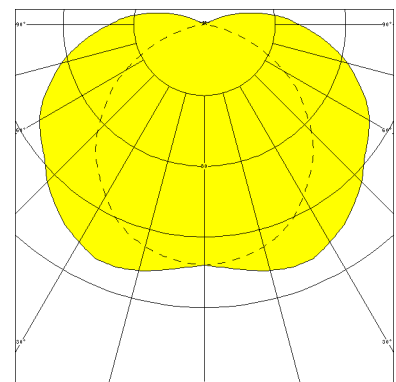

BERN, PC CLEAR (FRACTURE PROOF)

BERN Tubular luminaire Ø 60 mm, PC clear (fracture proof), ECG; T8/58W

Tubular luminaire, resistant to pressurised water, made of PC clear (fracture proof) with anodised internal aluminium reflector.

Article number: 534 67

MASSE

Länge (mm)	Breite (mm)	Höhe (mm)	a-Mass (mm)
2005	60	60	1870

LIGHT OUTPUT RATIO

LOR (%)
58.66