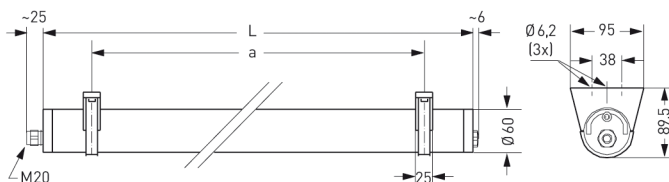

BERN, PC CLEAR (FRACTURE PROOF)

BERN Tubular luminaire Ø 60 mm, PC clear (fracture proof), ECG; T8/58W

Tubular luminaire, resistant to pressurised water, made of PC clear (fracture proof) with anodised internal aluminium reflector.

End caps with quick-release fasteners flush with polymer tube.

Built-in electronic ballast. For lamps T8 58 W.

IP 68, 20 m, protection class II.

Mounting with polymer and stainless steel mounting clamps.

Article number: 534 67

MASSE

Länge (mm)	Breite (mm)	Höhe (mm)	a-Mass (mm)
2005	60	60	1870

LIGHT OUTPUT RATIO

LOR (%)
58.66