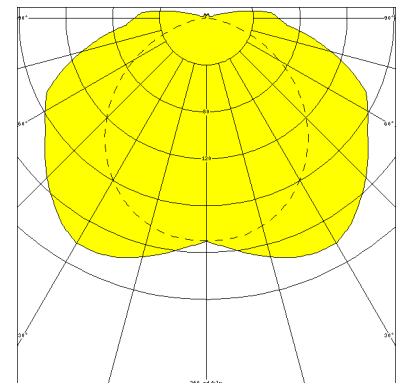

BERN, PC CLEAR (FRACTURE PROOF)

BERN Tubular luminaire Ø 60 mm, PC clear (fracture proof), ECG; T5/54W

Tubular luminaire, resistant to pressurised water, made of PC clear (fracture proof) with anodised internal aluminium reflector.

Article number: 534 57

MASSE

Länge (mm)	Breite (mm)	Höhe (mm)	a-Mass (mm)
1770	60	60	1635

LIGHT OUTPUT RATIO

LOR (%)
82.93