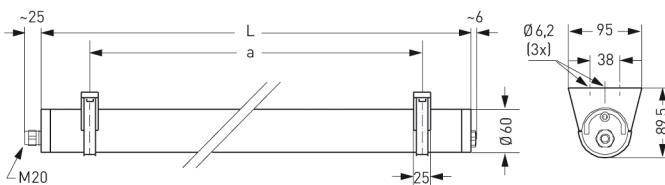

BERN, PC CLEAR (FRACTURE PROOF)

BERN Tubular luminaire Ø 60 mm, PC clear (fracture proof), ECG; T5/54W

Tubular luminaire, resistant to pressurised water, made of PC clear (fracture proof) with anodised internal aluminium reflector.

End caps with quick-release fasteners flush with polymer tube.

Built-in electronic ballast. For lamps T5 54 W.

IP 68, 20 m, protection class II.

Mounting with polymer and stainless steel mounting clamps.

Article number: 534 57

MASSE

Länge (mm)	Breite (mm)	Höhe (mm)	a-Mass (mm)
1770	60	60	1635

LIGHT OUTPUT RATIO

LOR (%)
82.93