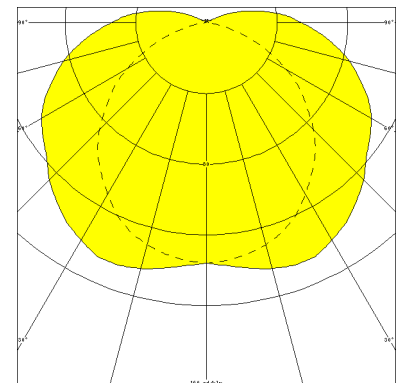

## BERN, PC CLEAR (FRACTURE PROOF)

BERN Tubular luminaire Ø 60 mm, PC clear (fracture proof), ECG; T8/36W

Tubular luminaire, resistant to pressurised water, made of PC clear (fracture proof) with anodised internal aluminium reflector.

### MASSE

Länge (mm)	Breite (mm)	Höhe (mm)	a-Mass (mm)
1705	60	60	1570

### LIGHT OUTPUT RATIO

LOR (%)
58.66