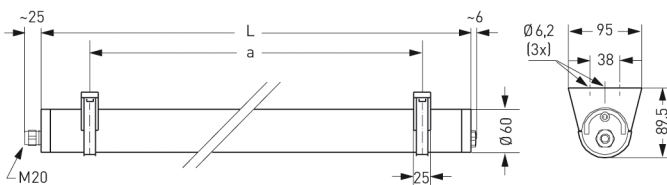

## BERN, PC CLEAR (FRACTURE PROOF)

BERN Tubular luminaire Ø 60 mm, PC clear (fracture proof), ECG; T8/36W

Tubular luminaire, resistant to pressurised water, made of PC clear (fracture proof) with anodised internal aluminium reflector.

End caps with quick-release fasteners flush with polymer tube.

Built-in electronic ballast. For lamps T8 36 W.

IP 68, 20 m, protection class II.

Mounting with polymer and stainless steel mounting clamps.

### MASSE

Länge (mm)	Breite (mm)	Höhe (mm)	a-Mass (mm)
1705	60	60	1570