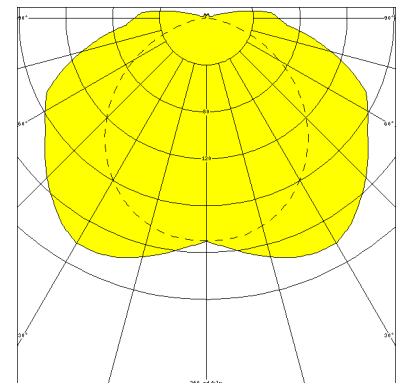

## BERN, PC CLEAR (FRACTURE PROOF)

BERN Tubular luminaire Ø 60 mm, PC clear (fracture proof), ECG; T5/39W

Tubular luminaire, resistant to pressurised water, made of PC clear (fracture proof) with anodised internal aluminium reflector.

### MASSE

Länge (mm)	Breite (mm)	Höhe (mm)	a-Mass (mm)
1470	60	60	1335