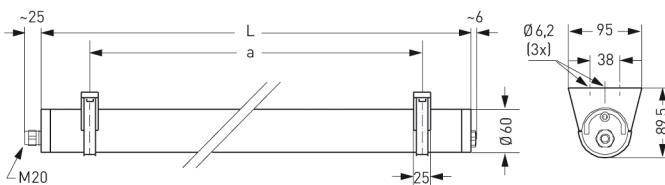

## BERN, PC CLEAR (FRACTURE PROOF)

BERN Tubular luminaire Ø 60 mm, PC clear (fracture proof), ECG; T5/39W

Tubular luminaire, resistant to pressurised water, made of PC clear (fracture proof) with anodised internal aluminium reflector.

End caps with quick-release fasteners flush with polymer tube.

Built-in electronic ballast. For lamps T5 39 W.

IP 68, 20 m, protection class II.

Mounting with polymer and stainless steel mounting clamps.

### MASSE

Länge (mm)	Breite (mm)	Höhe (mm)	a-Mass (mm)
1470	60	60	1335