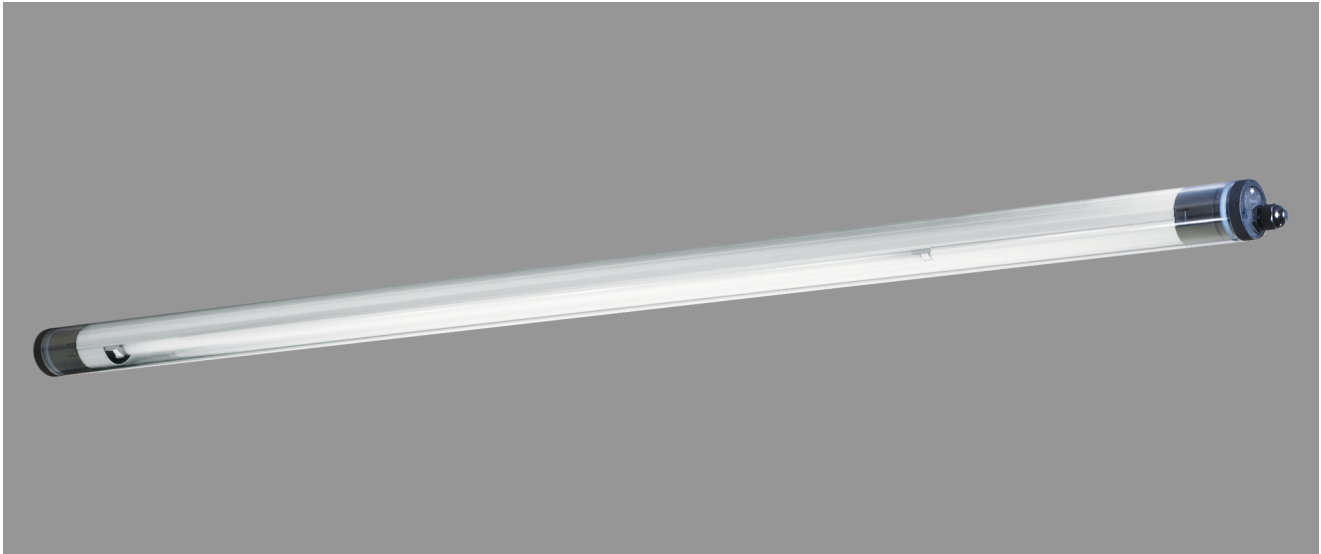

# BERN, PC CLEAR (FRACTURE PROOF), DIRECT/INDIRECT

BERN Tubular luminaire Ø 60 mm, PC clear (fracture proof), direct/indirect beam, ECG; T8/58W

Tubular luminaire, resistant to pressurised water, made of PC clear (fracture proof)  
anodised internal aluminium reflector, direct/indirect beam.

End caps with quick-release fasteners flush with polymer tube.

Built-in electronic ballast. For lamps T8 58W.

IP 68, 20 m, protection class II.

Mounting with polymer and stainless steel mounting clamps.

Article number: 534 67 - 534 004