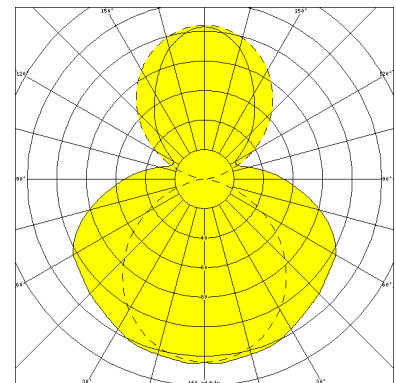

# BERN, PC CLEAR (FRACTURE PROOF), DIRECT/INDIRECT

BERN Tubular luminaire Ø 60 mm, PC clear (fracture proof), direct/indirect beam, ECG; T8/58W

Tubular luminaire, resistant to pressurised water, made of PC clear (fracture proof)  
anodised internal aluminium reflector, direct/indirect beam.

End caps with quick-release fasteners flush with polymer tube.

Built-in electronic ballast. For lamps T8 58W.

IP 68, 20 m, protection class II.

Mounting with polymer and stainless steel mounting clamps.

Article number: 534 67 - 534 004

## MASSE

Länge (mm)	Breite (mm)	Höhe (mm)	a-Mass (mm)
2005	60	60	1570

## LIGHT OUTPUT RATIO

LOR (%)
73.73