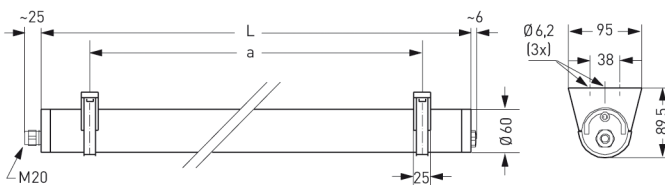

# BERN, PC CLEAR (FRACTURE PROOF), DIRECT/INDIRECT

BERN Tubular luminaire Ø 60 mm, PC clear (fracture proof), direct/indirect beam, ECG; T8/58W

Tubular luminaire, resistant to pressurised water, made of PC clear (fracture proof)  
anodised internal aluminium reflector, direct/indirect beam.

End caps with quick-release fasteners flush with polymer tube.

Built-in electronic ballast. For lamps T8 58W.

IP 68, 20 m, protection class II.

Mounting with polymer and stainless steel mounting clamps.

Article number: 534 67 - 534 004

## MASSE

Länge (mm)	Breite (mm)	Höhe (mm)	a-Mass (mm)
2005	60	60	1570