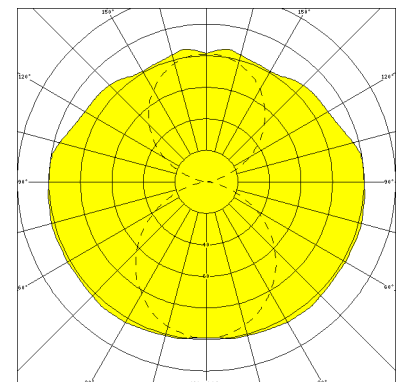

BERN, PC CLEAR (FRACTURE PROOF) CHASSIS TRANSPARENT

BERN Tubular luminaire Ø 60 mm, PC clear (fracture proof), transparent chassis, ECG; T8/36W

Tubular luminaire, resistant to pressurised water, made of PC clear (fracture proof), with transparent chassis for 360° illumination.

End caps with quick-release fasteners flush with polymer tube.

Built-in electronic ballast. For lamps T8 36 W.

IP 68, 20 m, protection class II.

Mounting with polymer and stainless steel mounting clamps.

Article number: 534 47 - 534 007

MASSE

Länge (mm)	Breite (mm)	Höhe (mm)	a-Mass (mm)
1705	60	60	1570

LIGHT OUTPUT RATIO

LOR (%)
87.15