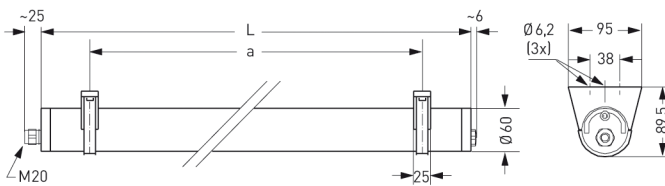

BERN, PC CLEAR (FRACTURE PROOF) CHASSIS TRANSPARENT

BERN Tubular luminaire Ø 60 mm, PC clear (fracture proof), transparent chassis, ECG; T8/36W

Tubular luminaire, resistant to pressurised water, made of PC clear (fracture proof), with transparent chassis for 360° illumination.

End caps with quick-release fasteners flush with polymer tube.

Built-in electronic ballast. For lamps T8 36 W.

IP 68, 20 m, protection class II.

Mounting with polymer and stainless steel mounting clamps.

Article number: 534 47 - 534 007

MASSE

Länge (mm)	Breite (mm)	Höhe (mm)	a-Mass (mm)
1705	60	60	1570

LIGHT OUTPUT RATIO

LOR (%)
87.15