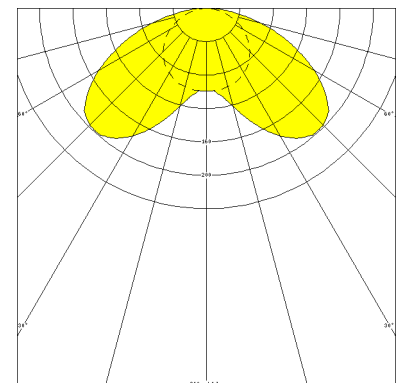

BERLIN, RECESSED LUMINAIRE, LAMP COVER PC CLEAR, INSIDE RIBBED, WIDE BEAM

BERLIN recessed luminaire with lamp diffuser PC clear, inside ribbed (fracture-proof), wide beam, inductive; 1xTC-L 18W

Compact luminaire made of PC with lamp cover PC inside ribbed, with straight housing sides. Including aluminium reflector wide beam. Built-in low loss ballast and starter. Ready for connection via 4 cable entries. For compact fluorescent lamps 18W. IP 65, protection class II.

Article number: 421 280 01 - 500 742

MASSE			
Länge (mm)	Breite (mm)	Höhe (mm)	a-Mass (mm)
310	155	96	180

LIGHT OUTPUT RATIO
LOR (%)
57.54