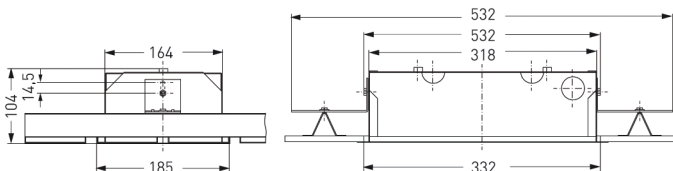

BERLIN, RECESSED LUMINAIRE, LAMP COVER PC CLEAR, INSIDE RIBBED, WIDE BEAM

BERLIN recessed luminaire with lamp diffuser PC clear, inside ribbed (fracture-proof), wide beam, inductive; 1xTC-L 18W

Compact luminaire made of PC with lamp cover PC inside ribbed, with straight housing sides. Including aluminium reflector wide beam. Built-in low loss ballast and starter. Ready for connection via 4 cable entries. For compact fluorescent lamps 18W. IP 65, protection class II.

Article number: 421 280 01 - 500 742

MASSE			
Länge (mm)	Breite (mm)	Höhe (mm)	a-Mass (mm)
310	155	96	180

LIGHT OUTPUT RATIO
LOR (%)
57.54