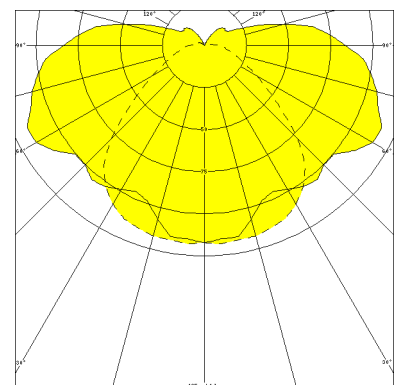

# BERLIN, LAMP COVER PC CLEAR, INSIDE RIBBED, WIDE BEAM

BERLIN with lamp diffuser PC clear, inside ribbed (fracture-proof), wide beam, inductive; 1xTC-D 26W

Compact luminaire made of PC with lamp cover PC inside ribbed.  
 Including aluminium reflector wide beam.  
 Built-in low loss ballast and starter.  
 Ready for connection via 4 cable entries.  
 For compact fluorescent lamps 26W. IP 65, protection class II.

### MASSE

Länge (mm)	Breite (mm)	Höhe (mm)	a-Mass (mm)
310	155	96	180

### LIGHT OUTPUT RATIO

LOR (%)
59.01