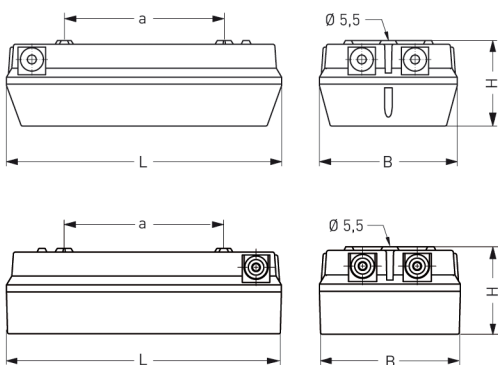

# BERLIN, LAMP COVER PC CLEAR, INSIDE RIBBED, WIDE BEAM

BERLIN with lamp diffuser PC clear, inside ribbed (fracture-proof), wide beam, inductive; 1xTC-D 26W

Compact luminaire made of PC with lamp cover PC inside ribbed.  
 Including aluminium reflector wide beam.  
 Built-in low loss ballast and starter.  
 Ready for connection via 4 cable entries.  
 For compact fluorescent lamps 26W. IP 65, protection class II.

### MASSE

Länge (mm)	Breite (mm)	Höhe (mm)	a-Mass (mm)
310	155	96	180