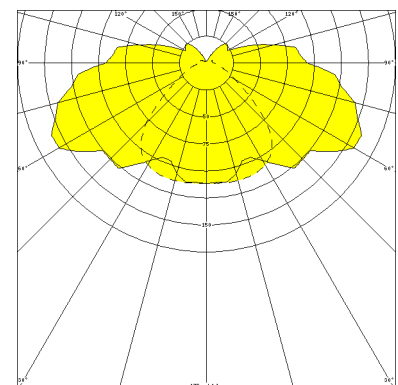

BERLIN, LAMP COVER PC CLEAR, INSIDE RIBBED, WIDE BEAM

BERLIN with lamp diffuser PC clear, inside ribbed (fracture-proof), wide beam, ECG; 1xTC-L 18W

Compact luminaire made of PC with lamp cover PC inside ribbed.
Including aluminium reflector wide beam.
Built-in electronic ballast.
Ready for connection via 4 cable entries.
For compact fluorescent lamps 18W. IP 65, protection class II.

Article number: 421 270 01 - 500 731

MASSE			
Länge (mm)	Breite (mm)	Höhe (mm)	a-Mass (mm)
310	155	96	180

LIGHT OUTPUT RATIO
LOR (%)
70.55