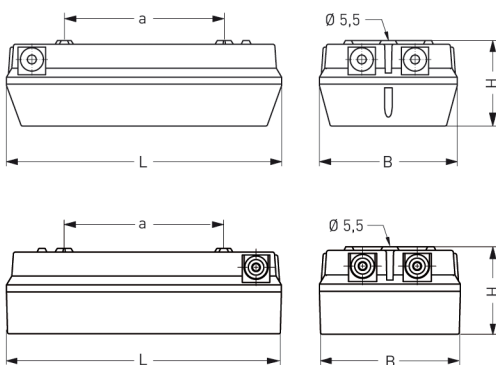

BERLIN, LAMP COVER PC CLEAR, INSIDE RIBBED, WIDE BEAM

BERLIN with lamp diffuser PC clear, inside ribbed (fracture-proof), wide beam, ECG; 1xTC-L 18W

Compact luminaire made of PC with lamp cover PC inside ribbed.
Including aluminium reflector wide beam.
Built-in electronic ballast.
Ready for connection via 4 cable entries.
For compact fluorescent lamps 18W. IP 65, protection class II.

Article number: 421 270 01 - 500 731

MASSE			
Länge (mm)	Breite (mm)	Höhe (mm)	a-Mass (mm)
310	155	96	180

LIGHT OUTPUT RATIO
LOR (%)
70.55