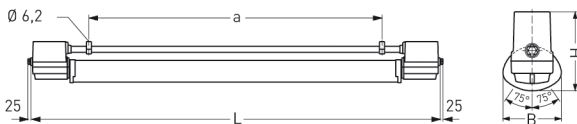

BEBRA, REFLECTOR TUBE MEDIUM BEAM PMMA CLEAR (IMPACT STRENGTHENED)

BEBRA with medium beam reflector PMMA clear (impact strengthened), compensated; T8/58W

Luminaire made of phenolic resin, IP 68, 1m, protection class II.
 With medium beam reflector tube PMMA clear impact strengthened,
 adjustable and lockable, with mirrorfinish, internal reflector.
 Built-in low loss ballast and starter.
 Ready for connection with 2 cable glands M20, through-wiring 2 x 1,5 mm².
 Reinforced polymere clamps for mounting, variable mounting distance.

Article number: 530 620 01 - 200 857

MASSE			
Länge (mm)	Breite (mm)	Höhe (mm)	a-Mass (mm)
1732	107	142	1305

LIGHT OUTPUT RATIO
LOR (%)
80.05