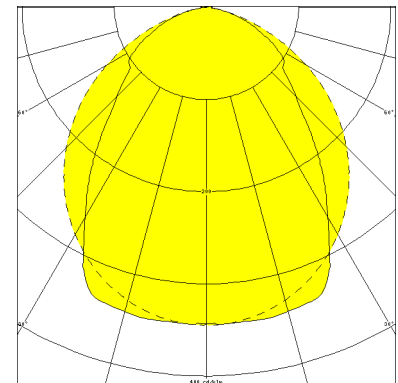

BEBRA, REFLECTOR TUBE MEDIUM BEAM PMMA CLEAR (IMPACT STRENGTHENED)

BEBRA with medium beam reflector PMMA clear (impact strengthened), compensated; T8/58W

Luminaire made of phenolic resin, IP 68, 1m, protection class II.
 With medium beam reflector tube PMMA clear impact strengthened,
 adjustable and lockable, with mirrorfinish, internal reflector.
 Built-in low loss ballast and starter.
 Ready for connection with 2 cable glands M20, through-wiring 2 x 1,5 mm².
 Reinforced polymere clamps for mounting, variable mounting distance.

Article number: 530 620 01 - 200 857

MASSE			
Länge (mm)	Breite (mm)	Höhe (mm)	a-Mass (mm)
1732	107	142	1305

LIGHT OUTPUT RATIO
LOR (%)
80.05