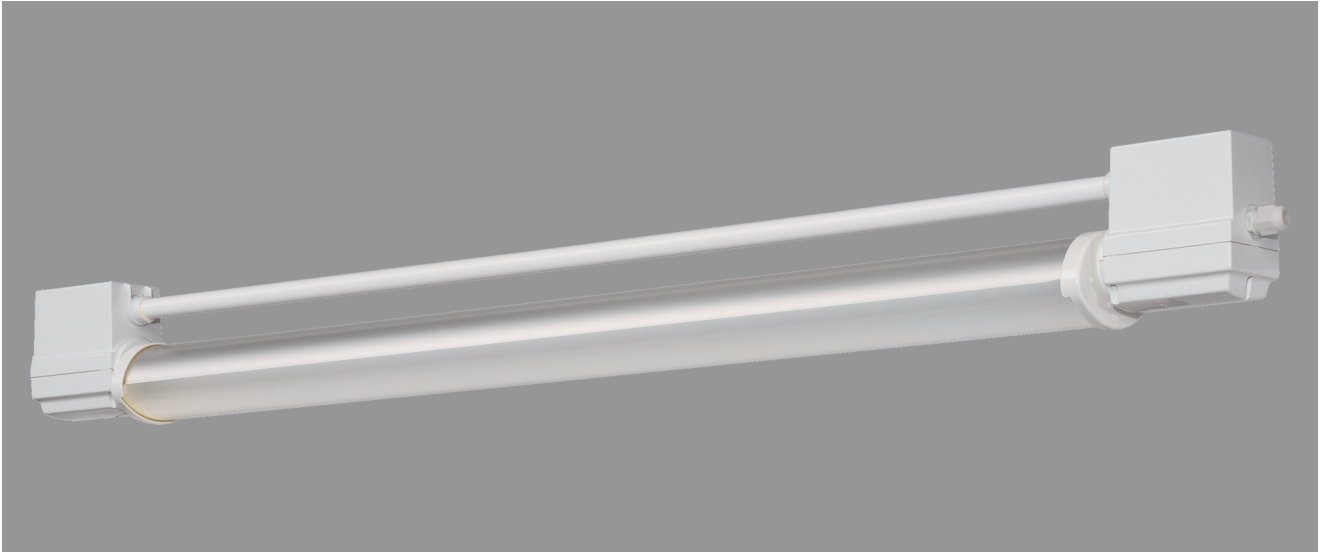

BEBRA, REFLECTOR TUBE MEDIUM BEAM PMMA CLEAR (IMPACT STRENGTHENED)

BEBRA with medium beam reflector PMMA clear (impact strengthened), compensated; T8/58W

Luminaire made of phenolic resin, IP 68, 1m, protection class II.
 With medium beam reflector tube PMMA clear impact strengthened,
 adjustable and lockable, with mirrorfinish, internal reflector.
 Built-in low loss ballast and starter.
 Ready for connection with 2 cable glands M20, through-wiring 2 x 1,5 mm².
 Reinforced polymere clamps for mounting, variable mounting distance.

Article number: 530 620 01 - 200 857

MASSE			
Länge (mm)	Breite (mm)	Höhe (mm)	a-Mass (mm)
1732	107	142	1305

LIGHT OUTPUT RATIO
LOR (%)
80.05