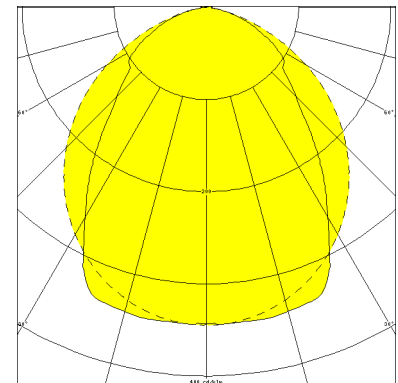

BEBRA, REFLECTOR TUBE MEDIUM BEAM PMMA CLEAR (IMPACT STRENGTHENED)

BEBRA with medium beam reflector PMMA clear (impact strengthened), inductive; T8/58W

Luminaire made of phenolic resin, IP 68, 1m, protection class II.
 With medium beam reflector tube PMMA clear impact strengthened,
 adjustable and lockable, with mirrorfinish, internal reflector.
 Built-in low loss ballast and starter.
 Ready for connection with 2 cable glands M20, through-wiring 2 x 1,5 mm².
 Reinforced polymere clamps for mounting, variable mounting distance.

Article number: 530 610 01 - 200 857

MASSE			
Länge (mm)	Breite (mm)	Höhe (mm)	a-Mass (mm)
1732	107	142	1305

LIGHT OUTPUT RATIO
LOR (%)
80.05