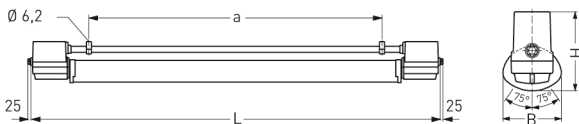

BEBRA, REFLECTOR TUBE MEDIUM BEAM PMMA CLEAR (IMPACT STRENGTHENED)

BEBRA with medium beam reflector PMMA clear (impact strengthened), inductive; T8/58W

Luminaire made of phenolic resin, IP 68, 1m, protection class II.
 With medium beam reflector tube PMMA clear impact strengthened,
 adjustable and lockable, with mirrorfinish, internal reflector.
 Built-in low loss ballast and starter.
 Ready for connection with 2 cable glands M20, through-wiring 2 x 1,5 mm².
 Reinforced polymere clamps for mounting, variable mounting distance.

Article number: 530 610 01 - 200 857

MASSE			
Länge (mm)	Breite (mm)	Höhe (mm)	a-Mass (mm)
1732	107	142	1305

LIGHT OUTPUT RATIO
LOR (%)
80.05