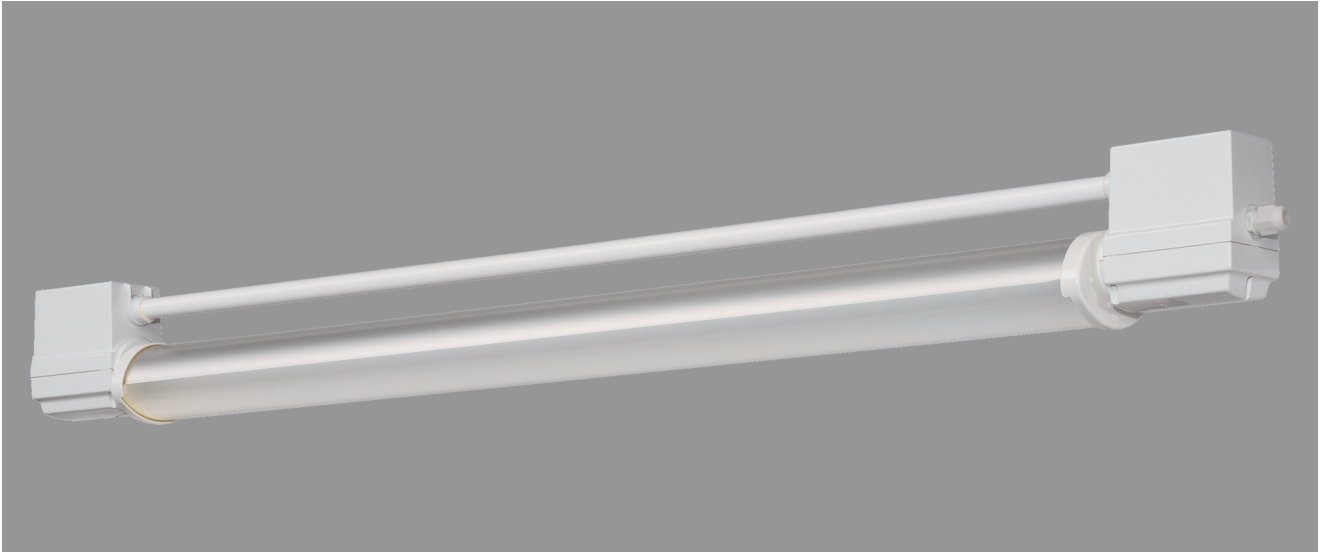

BEBRA, REFLECTOR TUBE MEDIUM BEAM PMMA CLEAR (IMPACT STRENGTHENED)

BEBRA with medium beam reflector PMMA clear (impact strengthened), inductive; T8/58W

Luminaire made of phenolic resin, IP 68, 1m, protection class II.
 With medium beam reflector tube PMMA clear impact strengthened,
 adjustable and lockable, with mirrorfinish, internal reflector.
 Built-in low loss ballast and starter.
 Ready for connection with 2 cable glands M20, through-wiring 2 x 1,5 mm².
 Reinforced polymere clamps for mounting, variable mounting distance.

Article number: 530 610 01 - 200 857

MASSE			
Länge (mm)	Breite (mm)	Höhe (mm)	a-Mass (mm)
1732	107	142	1305

LIGHT OUTPUT RATIO
LOR (%)
80.05