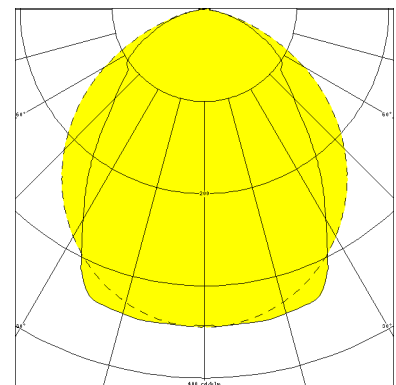

BEBRA, REFLECTOR TUBE MEDIUM BEAM PMMA CLEAR (IMPACT STRENGTHENED)

BEBRA with medium beam reflector PMMA clear (impact strengthened), compensated; T8/36W

Luminaire made of phenolic resin, IP 68, 1m, protection class II.
 With medium beam reflector tube PMMA clear impact strengthened,
 adjustable and lockable, with mirrorfinish, internal reflector.
 Built-in low loss ballast and starter.
 Ready for connection with 2 cable glands M20, through-wiring 2 x 1,5 mm².
 Reinforced polymere clamps for mounting, variable mounting distance.

Article number: 530 420 01 - 200 855

MASSE			
Länge (mm)	Breite (mm)	Höhe (mm)	a-Mass (mm)
1392	107	142	1005

LIGHT OUTPUT RATIO
LOR (%)
80.05