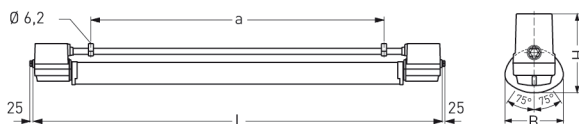

BEBRA, REFLECTOR TUBE MEDIUM BEAM PMMA CLEAR (IMPACT STRENGTHENED)

BEBRA with medium beam reflector PMMA clear (impact strengthened), compensated; T8/36W

Luminaire made of phenolic resin, IP 68, 1m, protection class II.
 With medium beam reflector tube PMMA clear impact strengthened,
 adjustable and lockable, with mirrorfinish, internal reflector.
 Built-in low loss ballast and starter.
 Ready for connection with 2 cable glands M20, through-wiring 2 x 1,5 mm².
 Reinforced polymere clamps for mounting, variable mounting distance.

Article number: 530 420 01 - 200 855

MASSE			
Länge (mm)	Breite (mm)	Höhe (mm)	a-Mass (mm)
1392	107	142	1005

LIGHT OUTPUT RATIO
LOR (%)
80.05