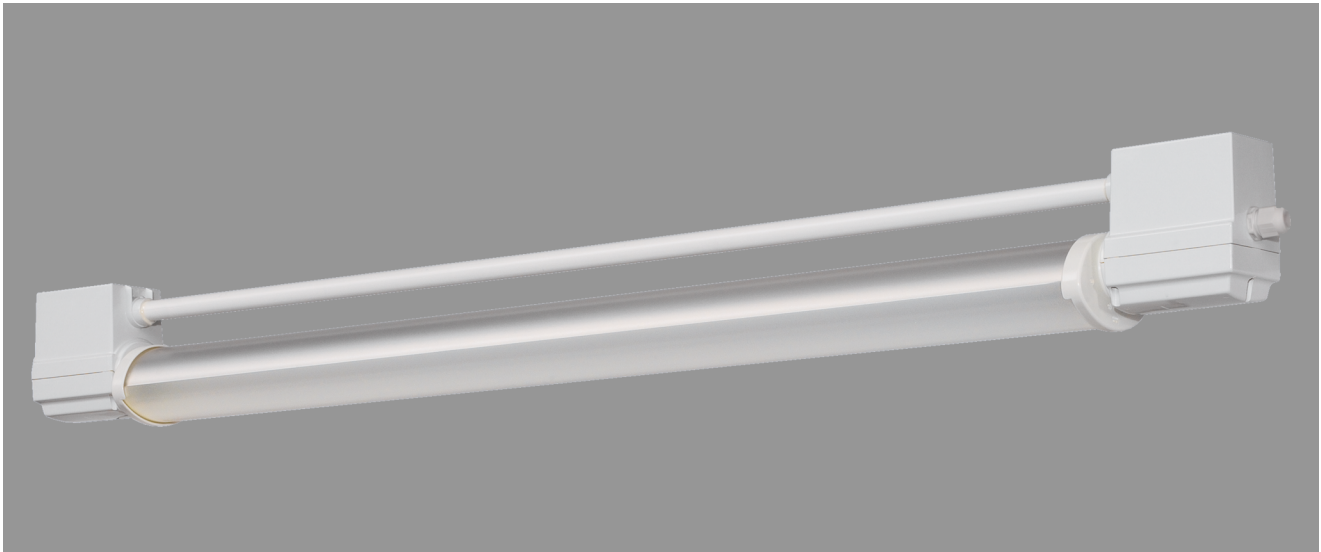

BEBRA, REFLECTOR TUBE MEDIUM BEAM PMMA CLEAR (IMPACT STRENGTHENED)

BEBRA with medium beam reflector PMMA clear (impact strengthened), compensated; T8/36W

Luminaire made of phenolic resin, IP 68, 1m, protection class II.
 With medium beam reflector tube PMMA clear impact strengthened,
 adjustable and lockable, with mirrorfinish, internal reflector.
 Built-in low loss ballast and starter.
 Ready for connection with 2 cable glands M20, through-wiring 2 x 1,5 mm².
 Reinforced polymere clamps for mounting, variable mounting distance.

Article number: 530 420 01 - 200 855

MASSE			
Länge (mm)	Breite (mm)	Höhe (mm)	a-Mass (mm)
1392	107	142	1005

LIGHT OUTPUT RATIO
LOR (%)
80.05