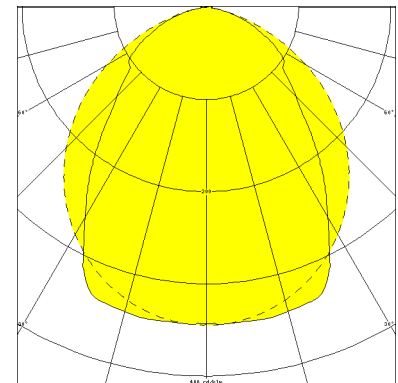

BEBRA, REFLECTOR TUBE MEDIUM BEAM PMMA CLEAR (IMPACT STRENGTHENED)

BEBRA with medium beam reflector PMMA clear (impact strengthened), inductive; T8/36W

Luminaire made of phenolic resin, IP 68, 1m, protection class II.
 With medium beam reflector tube PMMA clear impact strengthened,
 adjustable and lockable, with mirrorfinish, internal reflector.
 Built-in low loss ballast and starter.
 Ready for connection with 2 cable glands M20, through-wiring 2 x 1,5 mm².
 Reinforced polymere clamps for mounting, variable mounting distance.

Article number: 530 410 01 - 200 855

MASSE			
Länge (mm)	Breite (mm)	Höhe (mm)	a-Mass (mm)
1392	107	142	1005

LIGHT OUTPUT RATIO
LOR (%)
80.05