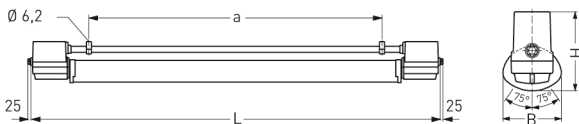

BEBRA, REFLECTOR TUBE MEDIUM BEAM PMMA CLEAR (IMPACT STRENGTHENED)

BEBRA with medium beam reflector PMMA clear (impact strengthened), inductive; T8/36W

Luminaire made of phenolic resin, IP 68, 1m, protection class II.
 With medium beam reflector tube PMMA clear impact strengthened,
 adjustable and lockable, with mirrorfinish, internal reflector.
 Built-in low loss ballast and starter.
 Ready for connection with 2 cable glands M20, through-wiring 2 x 1,5 mm².
 Reinforced polymere clamps for mounting, variable mounting distance.

Article number: 530 410 01 - 200 855

MASSE			
Länge (mm)	Breite (mm)	Höhe (mm)	a-Mass (mm)
1392	107	142	1005

LIGHT OUTPUT RATIO
LOR (%)
80.05