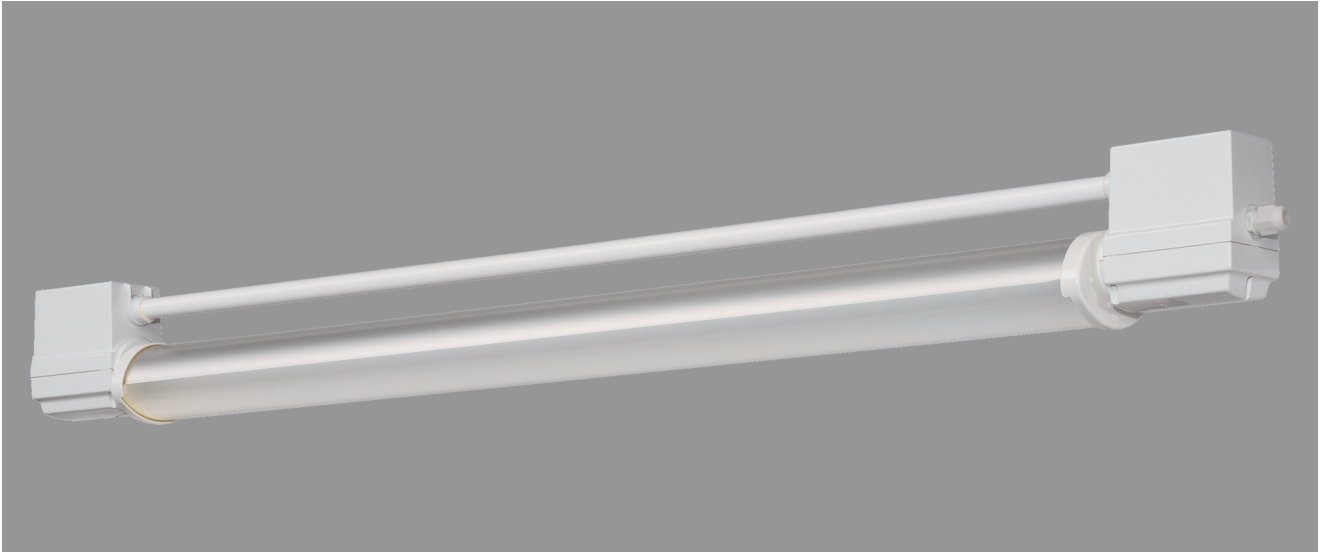

BEBRA, REFLECTOR TUBE MEDIUM BEAM PMMA CLEAR (IMPACT STRENGTHENED)

BEBRA with medium beam reflector PMMA clear (impact strengthened), inductive; T8/36W

Luminaire made of phenolic resin, IP 68, 1m, protection class II.
 With medium beam reflector tube PMMA clear impact strengthened,
 adjustable and lockable, with mirrorfinish, internal reflector.
 Built-in low loss ballast and starter.
 Ready for connection with 2 cable glands M20, through-wiring 2 x 1,5 mm².
 Reinforced polymere clamps for mounting, variable mounting distance.

Article number: 530 410 01 - 200 855

MASSE			
Länge (mm)	Breite (mm)	Höhe (mm)	a-Mass (mm)
1392	107	142	1005

LIGHT OUTPUT RATIO
LOR (%)
80.05