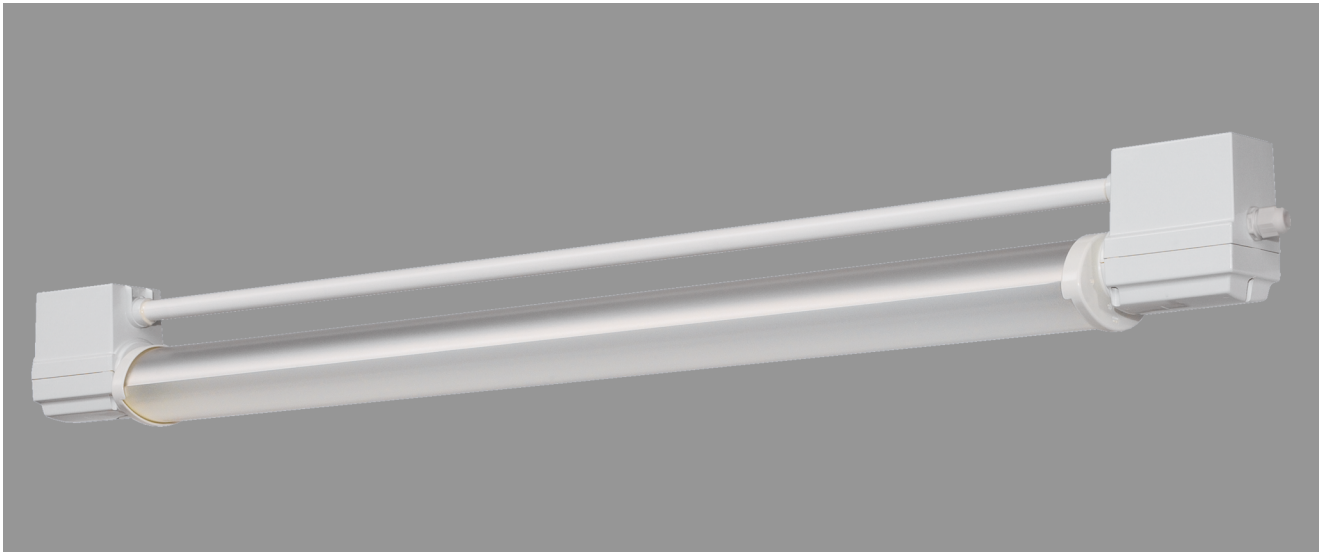

BEBRA, REFLECTOR TUBE MEDIUM BEAM PMMA CLEAR (IMPACT STRENGTHENED)

BEBRA with medium beam reflector PMMA clear (impact strengthened), compensated; T8/18W

Luminaire made of phenolic resin, IP 68, 1m, protection class II.
 With medium beam reflector tube PMMA clear impact strengthened,
 adjustable and lockable, with mirrorfinish, internal reflector.
 Built-in low loss ballast and starter.
 Ready for connection with 2 cable glands M20, through-wiring 2 x 1,5 mm².
 Reinforced polymere clamps for mounting, variable mounting distance.

Article number: 530 220 01 - 200 853

MASSE			
Länge (mm)	Breite (mm)	Höhe (mm)	a-Mass (mm)
782	107	142	395

LIGHT OUTPUT RATIO
LOR (%)
80.05