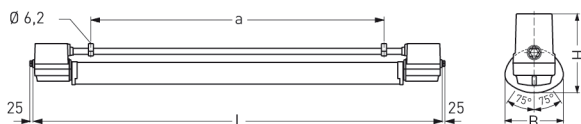

BEBRA, REFLECTOR TUBE MEDIUM BEAM PMMA CLEAR (IMPACT STRENGTHENED)

BEBRA with medium beam reflector PMMA clear (impact strengthened), compensated; T8/18W

Luminaire made of phenolic resin, IP 68, 1m, protection class II.
 With medium beam reflector tube PMMA clear impact strengthened,
 adjustable and lockable, with mirrorfinish, internal reflector.
 Built-in low loss ballast and starter.
 Ready for connection with 2 cable glands M20, through-wiring 2 x 1,5 mm².
 Reinforced polymere clamps for mounting, variable mounting distance.

Article number: 530 220 01 - 200 853

MASSE			
Länge (mm)	Breite (mm)	Höhe (mm)	a-Mass (mm)
782	107	142	395

LIGHT OUTPUT RATIO
LOR (%)
80.05