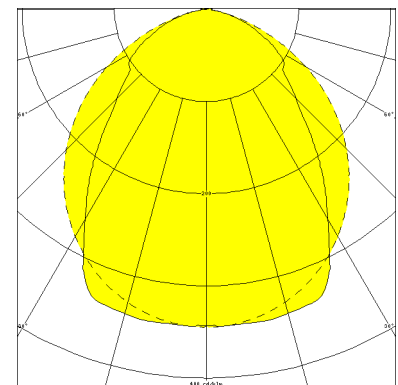

BEBRA, REFLECTOR TUBE MEDIUM BEAM PMMA CLEAR (IMPACT STRENGTHENED)

BEBRA with medium beam reflector PMMA clear (impact strengthened), compensated; T8/18W

Luminaire made of phenolic resin, IP 68, 1m, protection class II.
 With medium beam reflector tube PMMA clear impact strengthened,
 adjustable and lockable, with mirrorfinish, internal reflector.
 Built-in low loss ballast and starter.
 Ready for connection with 2 cable glands M20, through-wiring 2 x 1,5 mm².
 Reinforced polymere clamps for mounting, variable mounting distance.

Article number: 530 220 01 - 200 853

MASSE			
Länge (mm)	Breite (mm)	Höhe (mm)	a-Mass (mm)
782	107	142	395

LIGHT OUTPUT RATIO
LOR (%)
80.05