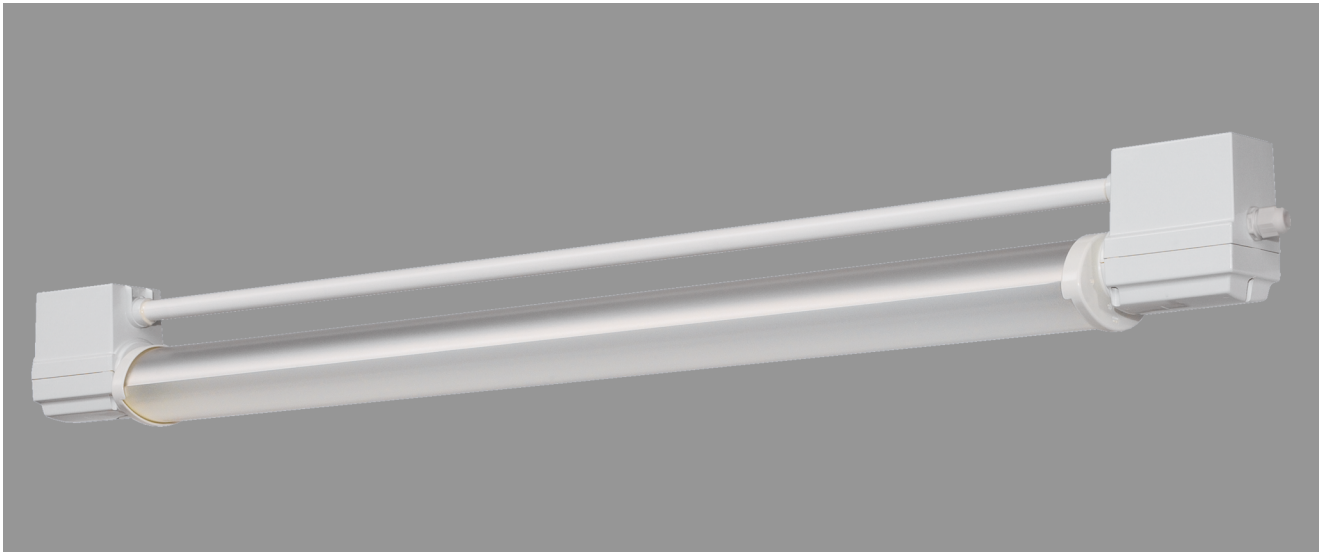

BEBRA, REFLECTOR TUBE MEDIUM BEAM PMMA CLEAR (IMPACT STRENGTHENED)

BEBRA with medium beam reflector PMMA clear (impact strengthened), inductive; T8/18W

Luminaire made of phenolic resin, IP 68, 1m, protection class II.
 With medium beam reflector tube PMMA clear impact strengthened,
 adjustable and lockable, with mirrorfinish, internal reflector.
 Built-in low loss ballast and starter.
 Ready for connection with 2 cable glands M20, through-wiring 2 x 1,5 mm².
 Reinforced polymere clamps for mounting, variable mounting distance.

Article number: 530 211

MASSE			
Länge (mm)	Breite (mm)	Höhe (mm)	a-Mass (mm)
782	107	142	395

LIGHT OUTPUT RATIO
LOR (%)
80.05