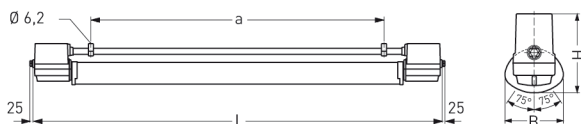

BEBRA, REFLECTOR TUBE MEDIUM BEAM PMMA CLEAR (IMPACT STRENGTHENED)

BEBRA with medium beam reflector PMMA clear (impact strengthened), inductive; T8/18W

Luminaire made of phenolic resin, IP 68, 1m, protection class II.
 With medium beam reflector tube PMMA clear impact strengthened,
 adjustable and lockable, with mirrorfinish, internal reflector.
 Built-in low loss ballast and starter.
 Ready for connection with 2 cable glands M20, through-wiring 2 x 1,5 mm².
 Reinforced polymere clamps for mounting, variable mounting distance.

Article number: 530 211

MASSE			
Länge (mm)	Breite (mm)	Höhe (mm)	a-Mass (mm)
782	107	142	395

LIGHT OUTPUT RATIO
LOR (%)
80.05