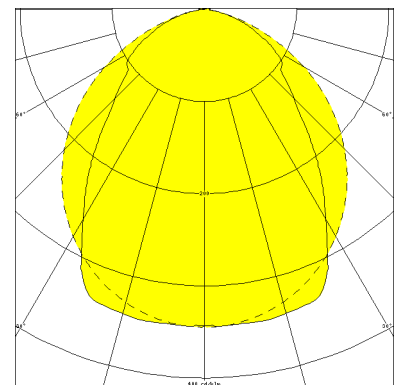

BEBRA, REFLECTOR TUBE MEDIUM BEAM PMMA CLEAR (IMPACT STRENGTHENED)

BEBRA with medium beam reflector PMMA clear (impact strengthened), inductive; T8/18W

Luminaire made of phenolic resin, IP 68, 1m, protection class II.
 With medium beam reflector tube PMMA clear impact strengthened,
 adjustable and lockable, with mirrorfinish, internal reflector.
 Built-in low loss ballast and starter.
 Ready for connection with 2 cable glands M20, through-wiring 2 x 1,5 mm².
 Reinforced polymere clamps for mounting, variable mounting distance.

Article number: 530 211

MASSE			
Länge (mm)	Breite (mm)	Höhe (mm)	a-Mass (mm)
782	107	142	395

LIGHT OUTPUT RATIO
LOR (%)
80.05