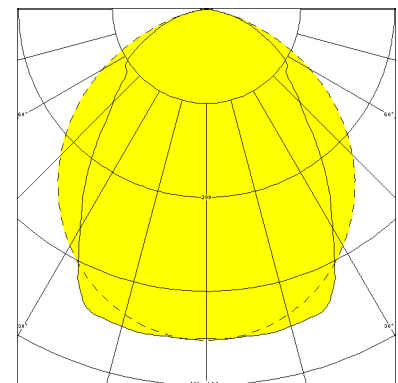

MASSE

Länge (mm)	Breite (mm)	Höhe (mm)	a-Mass (mm)
1251	107	153	980

LIGHT OUTPUT RATIO

LOR (%)
81.68