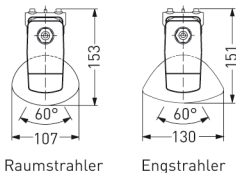

With clear PC reflector tube with mirrorfinish, internal reflector medium beam.

Reflector tube can be locked in steps of 5°.

Built-in electronic control gear.

Ready for connection with 2 cable glands M20,

through-wiring 2 x 1,5 mm², 2 access covers.

2 special polymere mounting clamps for variable mounting distance.

Article number: 520 470

MASSE

Länge (mm)	Breite (mm)	Höhe (mm)	a-Mass (mm)
1251	107	153	980

LIGHT OUTPUT RATIO