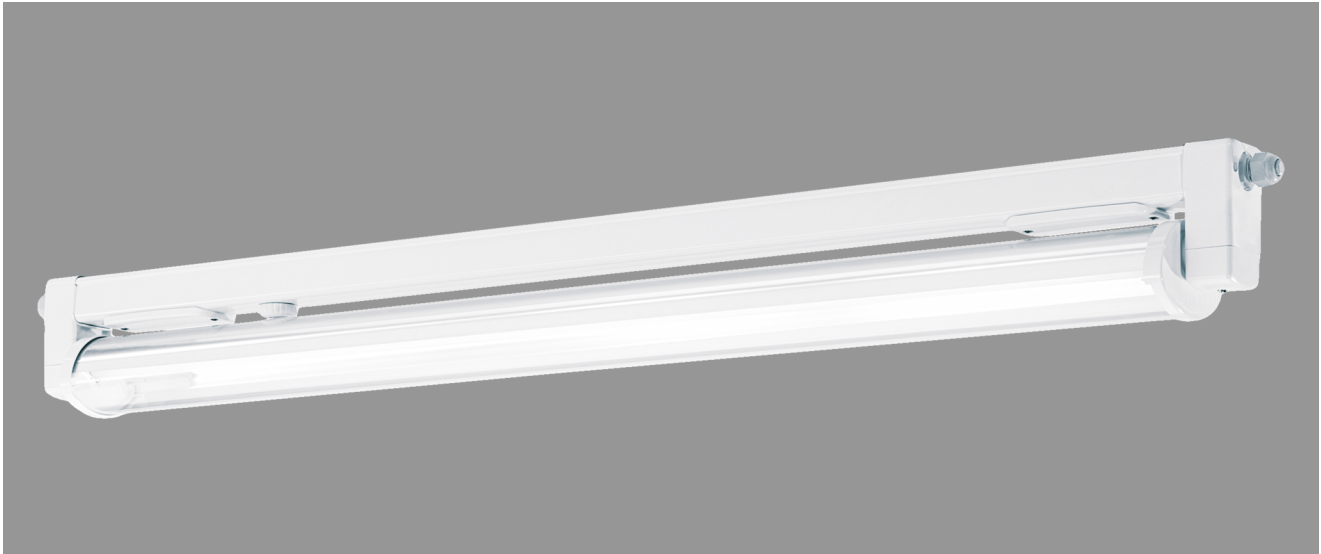

BASEL, REFLECTOR TUBE MEDIUM BEAM PC CLEAR

BASEL with medium beam reflector PC clear (fracture-proof), ECG; T8/36W

Luminaire made of glass fibre reinforced polyester; impact resistant

For zone 2 and zone 22, gas-proof, IP 67, protection class II.

With clear PC reflector tube with mirrorfinish, internal reflector medium beam.

Reflector tube can be locked in steps of 5°.

Built-in electronic control gear.

Ready for connection with 2 cable glands M20,

through-wiring 2 x 1,5 mm², 2 access covers.

2 special polymere mounting clamps for variable mounting distance.

Article number: 520 470

MASSE

Länge (mm)	Breite (mm)	Höhe (mm)	a-Mass (mm)
1251	107	153	980

LIGHT OUTPUT RATIO