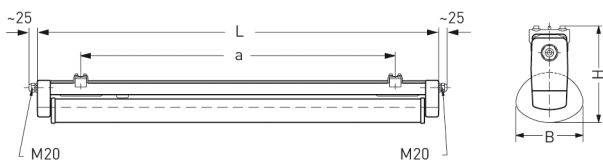

With clear PC reflector tube with mirrorfinish, internal reflector medium beam.

Reflector tube can be locked in steps of 5°.

Built-in electronic control gear.

Ready for connection with 2 cable glands M20,

through-wiring 2 x 1,5 mm², 2 access covers.

2 special polymere mounting clamps for variable mounting distance.

Article number: 520 470

MASSE

Länge (mm)	Breite (mm)	Höhe (mm)	a-Mass (mm)
1251	107	153	980

LIGHT OUTPUT RATIO