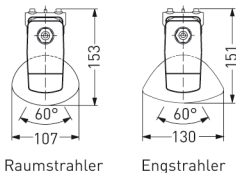

With clear PC reflector tube with mirrorfinish, internal reflector medium beam.

Reflector tube can be locked in steps of 5°.

Built-in low loss ballast with thermal fuse and DEOS starter.

Ready for connection with 2 cable glands M20,

through-wiring 2 x 1,5 mm², 2 access covers.

2 special polymere mounting clamps for variable mounting distance.

Article number: 520 420

MASSE

Länge (mm)	Breite (mm)	Höhe (mm)	a-Mass (mm)
1251	107	153	980

LIGHT OUTPUT RATIO