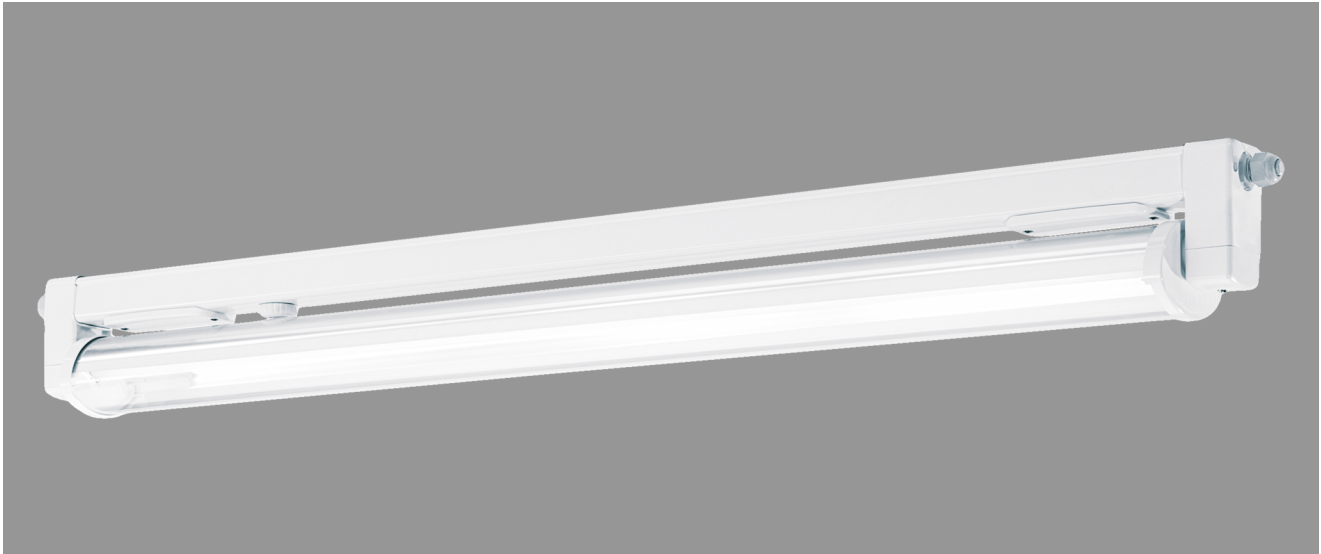

BASEL, REFLECTOR TUBE MEDIUM BEAM PC CLEAR

BASEL with medium beam reflector PC clear (fracture-proof), compensated; T8/36W

Luminaire made of glass fibre reinforced polyester; impact resistant

For zone 2 and zone 22, gas-proof, IP 67, protection class II.

With clear PC reflector tube with mirrorfinish, internal reflector medium beam.

Reflector tube can be locked in steps of 5°.

Built-in low loss ballast with thermal fuse and DEOS starter.

Ready for connection with 2 cable glands M20,

through-wiring 2 x 1,5 mm², 2 access covers.

2 special polymere mounting clamps for variable mounting distance.

Article number: 520 420

MASSE

Länge (mm)	Breite (mm)	Höhe (mm)	a-Mass (mm)
1251	107	153	980

LIGHT OUTPUT RATIO