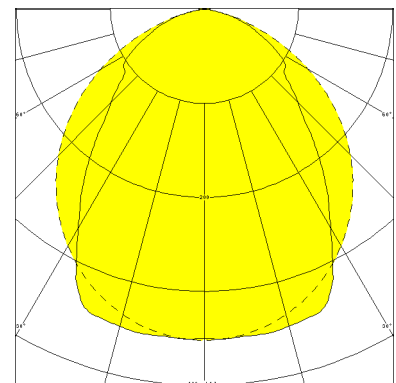

MASSE

Länge (mm)	Breite (mm)	Höhe (mm)	a-Mass (mm)
1251	107	153	980

LIGHT OUTPUT RATIO

LOR (%)
81.68