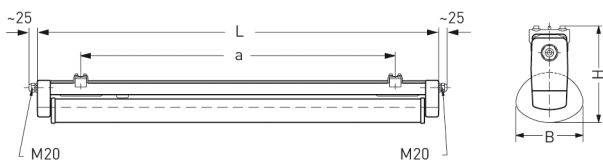

With clear PC reflector tube with mirrorfinish, internal reflector medium beam.

Reflector tube can be locked in steps of 5°.

Built-in low loss ballast with thermal fuse and DEOS starter.

Ready for connection with 2 cable glands M20,

through-wiring 2 x 1,5 mm², 2 access covers.

2 special polymere mounting clamps for variable mounting distance.

Article number: 520 420

MASSE

Länge (mm)	Breite (mm)	Höhe (mm)	a-Mass (mm)
1251	107	153	980

LIGHT OUTPUT RATIO