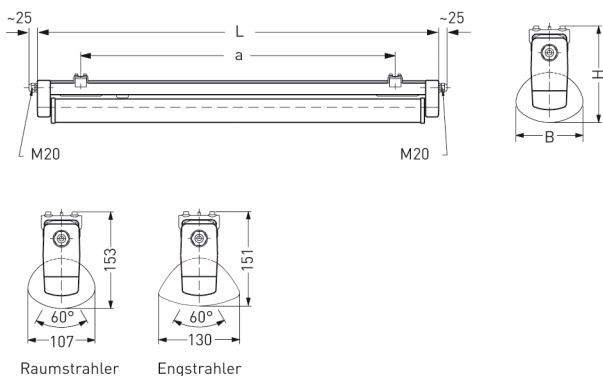

# BASEL, REFLECTOR TUBE MEDIUM BEAM PC CLEAR

BASEL with medium beam reflector PC clear (fracture-proof), ECG; T8/18W

Luminaire made of glass fibre reinforced polyester; impact resistant

For zone 2 and zone 22, gas-proof, IP 67, protection class II.

With clear PC reflector tube with mirrorfinish, internal reflector medium beam.

Reflector tube can be locked in steps of 5°.

Built-in electronic control gear.

Ready for connection with 2 cable glands M20,

through-wiring 2 x 1,5 mm<sup>2</sup>, 2 access covers.

2 special polymere mounting clamps for variable mounting distance.

Article number: 520 270

## MASSE

Länge (mm)	Breite (mm)	Höhe (mm)	a-Mass (mm)
641	107	153	420