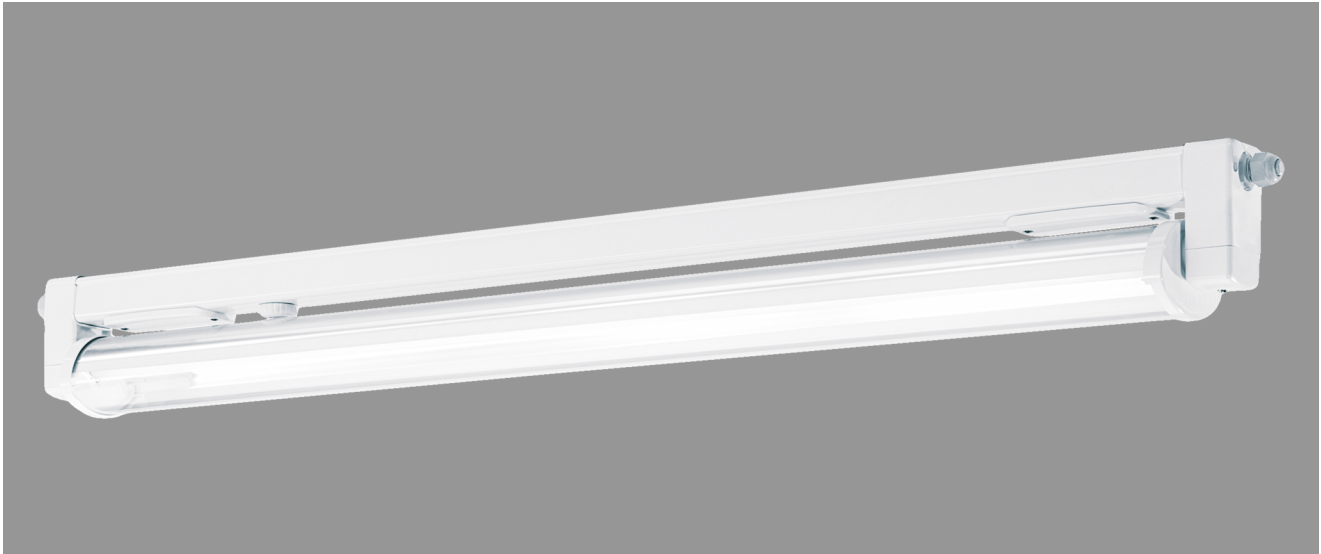

# BASEL, REFLECTOR TUBE MEDIUM BEAM PC CLEAR

BASEL with medium beam reflector PC clear (fracture-proof), ECG; T8/18W

Luminaire made of glass fibre reinforced polyester; impact resistant

For zone 2 and zone 22, gas-proof, IP 67, protection class II.

With clear PC reflector tube with mirrorfinish, internal reflector medium beam.

Reflector tube can be locked in steps of 5°.

Built-in electronic control gear.

Ready for connection with 2 cable glands M20,

through-wiring 2 x 1,5 mm<sup>2</sup>, 2 access covers.

2 special polymere mounting clamps for variable mounting distance.

Article number: 520 270