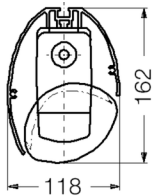

Mounted on curved stainless steel wall brackets, length: 500 mm.

For use with luminaires HAMM or ERFURT, single lamp with medium beam reflector tube, wide or narrow beam.

Article number: 726 100 - 726 110

MASSE

Länge (mm)	Breite (mm)	Höhe (mm)	a-Mass (mm)
0	118	162	0

LIGHT OUTPUT RATIO

LOR (%)
0.00