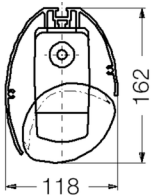

Mounted on straight stainless steel wall brackets, length: 500 mm.

For use with luminaires HAMM or ERFURT, single lamp with medium beam reflector tube, wide or narrow beam.

Article number: 726 100 - 726 101

### MASSE

Länge (mm)	Breite (mm)	Höhe (mm)	a-Mass (mm)
0	118	162	0