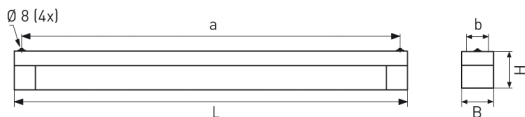

## ADELSHEIM, LAMP DIFFUSER PC STRUCTURED

ADELSHEIM with lamp diffuser PC structured, ECG; 1xT5/24W

IP 44, protection class I, vandalism resistant, impact resistant up to 40 Joule.

Impact resistant surface mounted luminaire made of stainless steel. Lamp diffuser PC structured with 4 mm wall thickness.

Stainless steel end caps. Rear cable entries, 2 allen screws. Fixation via 4 rear apertures.

With built-in fluorescent luminaire for T5 lamp 1x24W. Built-in electronic control gear, ready for connection.

### MASSE

Länge (mm)	Breite (mm)	Höhe (mm)	a-Mass (mm)
740	115	130	690