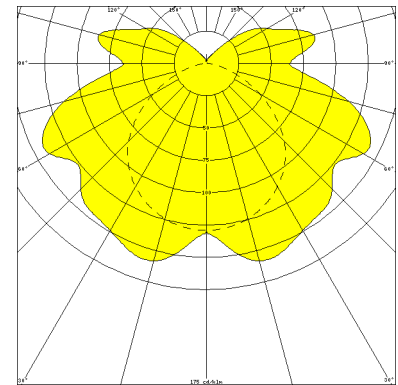

ADELSHEIM, LAMP DIFFUSER PC STRUCTURED

ADELSHEIM with lamp diffuser PC structured, ECG; 1xT5/80W

IP 44, protection class I, vandalism resistant, impact resistant up to 40 Joule.

Impact resistant surface mounted luminaire made of stainless steel. Lamp diffuser PC structured with 4 mm wall thickness.

Article number: 745 87 - 744 480

MASSE

Länge (mm)	Breite (mm)	Höhe (mm)	a-Mass (mm)
1640	115	130	1590

LIGHT OUTPUT RATIO

LOR (%)
75.65