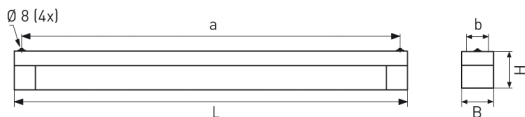

ADELSHEIM, LAMP DIFFUSER PC STRUCTURED

ADELSHEIM with lamp diffuser PC structured, ECG; 1xT5/80W

IP 44, protection class I, vandalism resistant, impact resistant up to 40 Joule.

Impact resistant surface mounted luminaire made of stainless steel. Lamp diffuser PC structured with 4 mm wall thickness.

Stainless steel end caps. Rear cable entries, 2 allen screws. Fixation via 4 rear apertures.

With built-in fluorescent luminaire for T5 lamp 1x80W. Built-in electronic control gear, ready for connection.

Article number: 745 87 - 744 480

MASSE

Länge (mm)	Breite (mm)	Höhe (mm)	a-Mass (mm)
1640	115	130	1590

LIGHT OUTPUT RATIO

LOR (%)
75.65