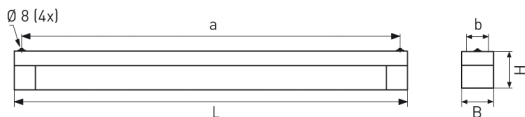

## ADELSHEIM, LAMP DIFFUSER PC STRUCTURED

ADELSHEIM with lamp diffuser PC structured, ECG; 1xT5/49W

IP 44, protection class I, vandalism resistant, impact resistant up to 40 Joule.

Impact resistant surface mounted luminaire made of stainless steel. Lamp diffuser PC structured with 4 mm wall thickness.

Stainless steel end caps. Rear cable entries, 2 allen screws. Fixation via 4 rear apertures.

With built-in fluorescent luminaire for T5 lamp 1x49W. Built-in electronic control gear, ready for connection.

### MASSE

Länge (mm)	Breite (mm)	Höhe (mm)	a-Mass (mm)
1640	115	130	1590