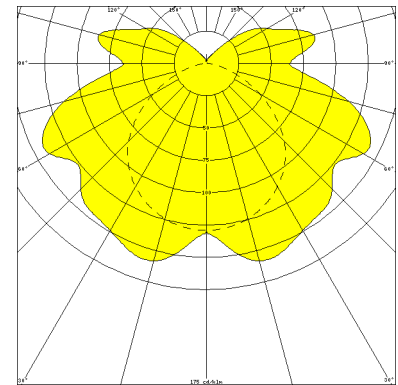

## ADELSHEIM, LAMP DIFFUSER PC STRUCTURED

ADELSHEIM with lamp diffuser PC structured, ECG; 1xT5/49W

IP 44, protection class I, vandalism resistant, impact resistant up to 40 Joule.

Impact resistant surface mounted luminaire made of stainless steel. Lamp diffuser PC structured with 4 mm wall thickness.

### MASSE

Länge (mm)	Breite (mm)	Höhe (mm)	a-Mass (mm)
1640	115	130	1590

### LIGHT OUTPUT RATIO

LOR (%)
75.65