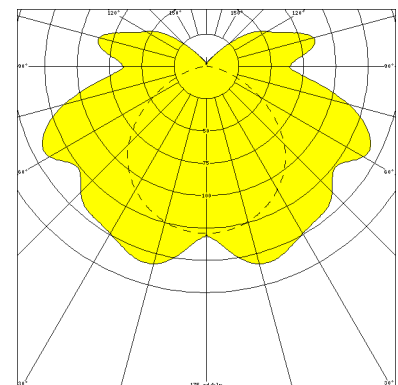

ADELSHEIM, LAMP DIFFUSER PC STRUCTURED

ADELSHEIM with lamp diffuser PC structured, ECG; 1xT5/54W

IP 44, protection class I, vandalism resistant, impact resistant up to 40 Joule.

Impact resistant surface mounted luminaire made of stainless steel. Lamp diffuser PC structured with 4 mm wall thickness.

Article number: 745 77 - 744 480

MASSE

Länge (mm)	Breite (mm)	Höhe (mm)	a-Mass (mm)
1340	115	130	1290

LIGHT OUTPUT RATIO

LOR (%)
75.65