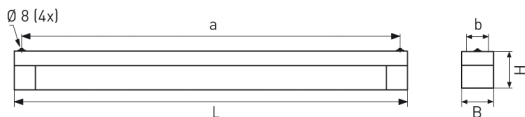

ADELSHEIM, LAMP DIFFUSER PC STRUCTURED

ADELSHEIM with lamp diffuser PC structured, ECG; 1xT5/54W

IP 44, protection class I, vandalism resistant, impact resistant up to 40 Joule.

Impact resistant surface mounted luminaire made of stainless steel. Lamp diffuser PC structured with 4 mm wall thickness.

Stainless steel end caps. Rear cable entries, 2 allen screws. Fixation via 4 rear apertures.

With built-in fluorescent luminaire for T5 lamp 1x54W. Built-in electronic control gear, ready for connection.

Article number: 745 77 - 744 480

MASSE

Länge (mm)	Breite (mm)	Höhe (mm)	a-Mass (mm)
1340	115	130	1290

LIGHT OUTPUT RATIO

LOR (%)
75.65